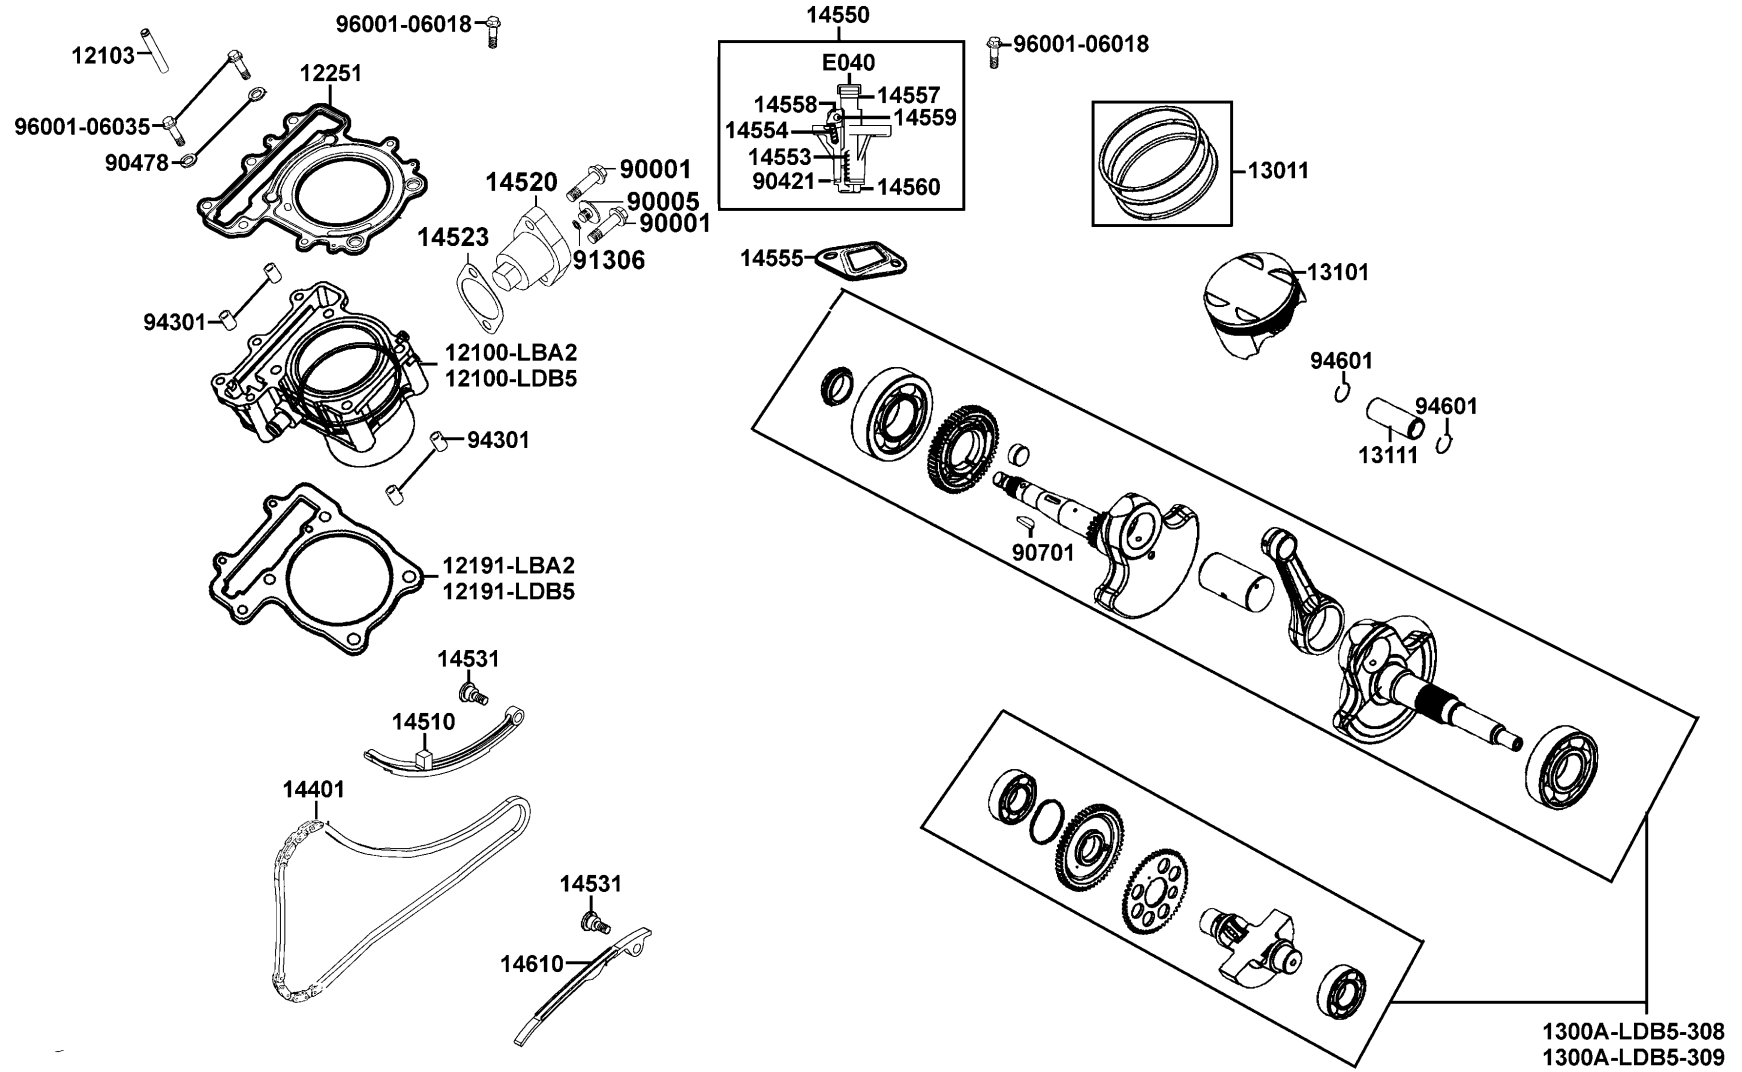

E03

Cylinder Piston Crankshaft