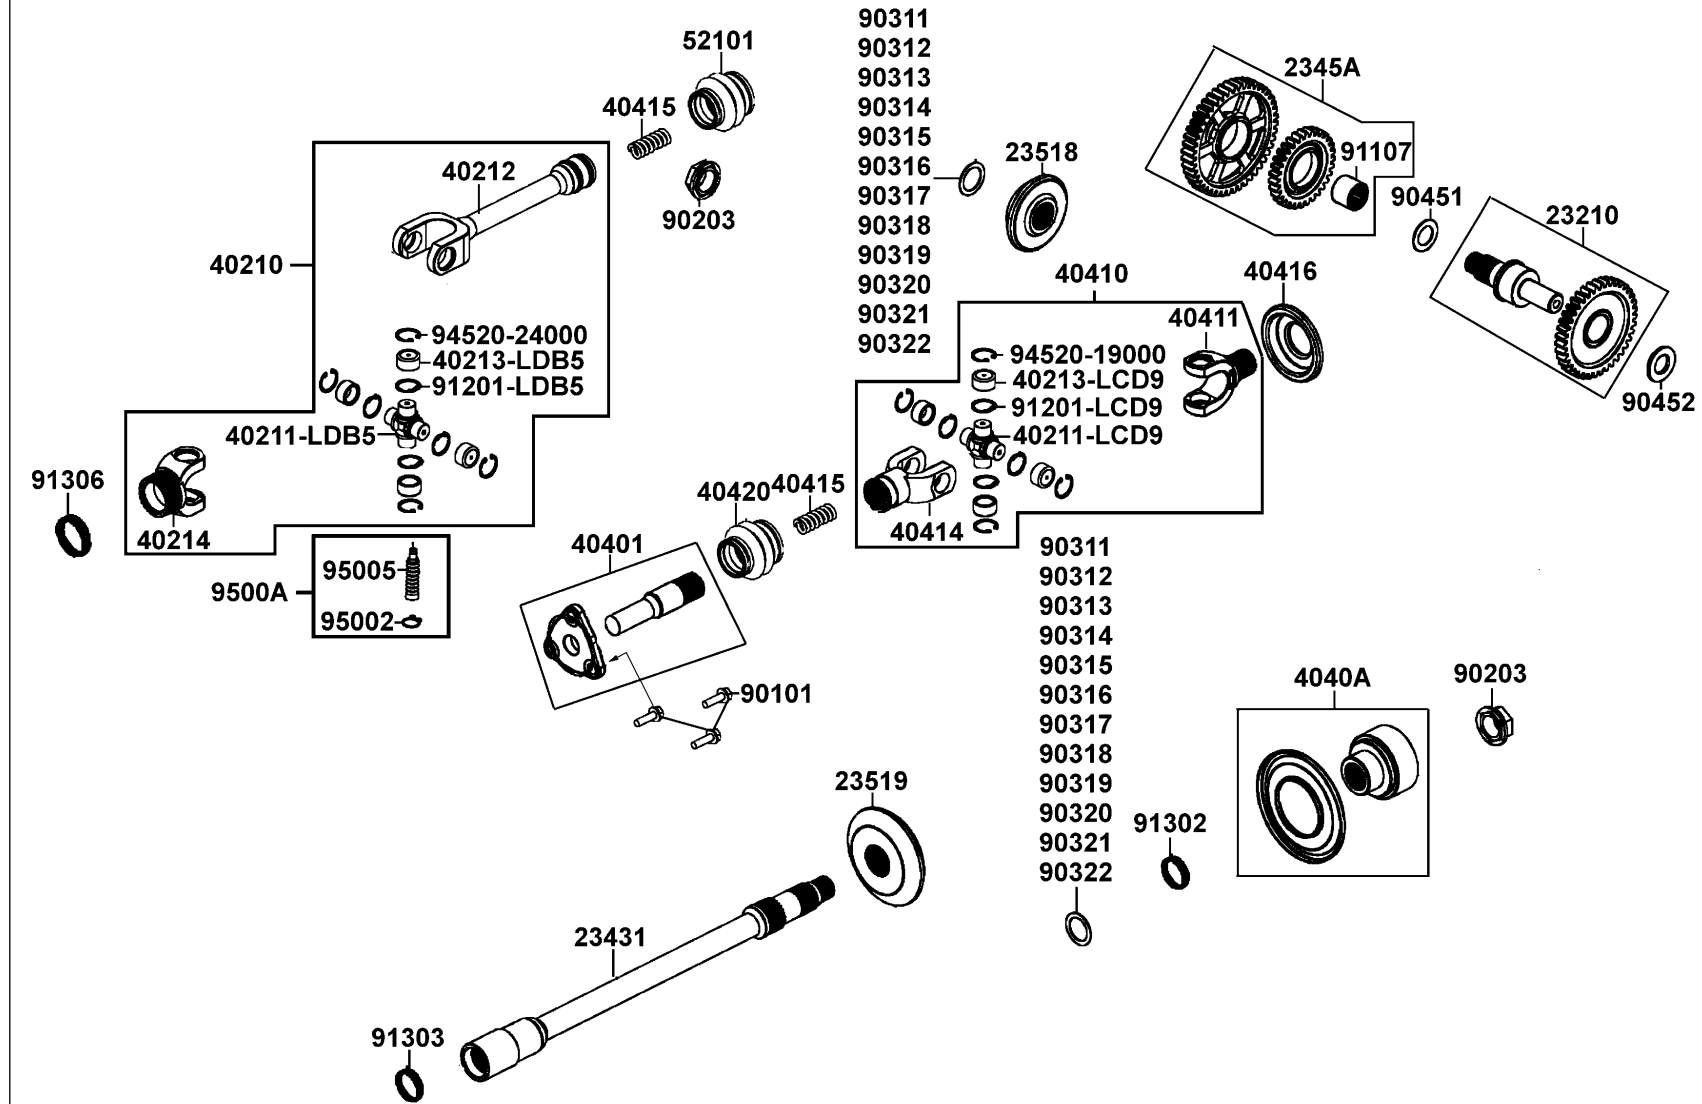

E08

Shaft Reduction