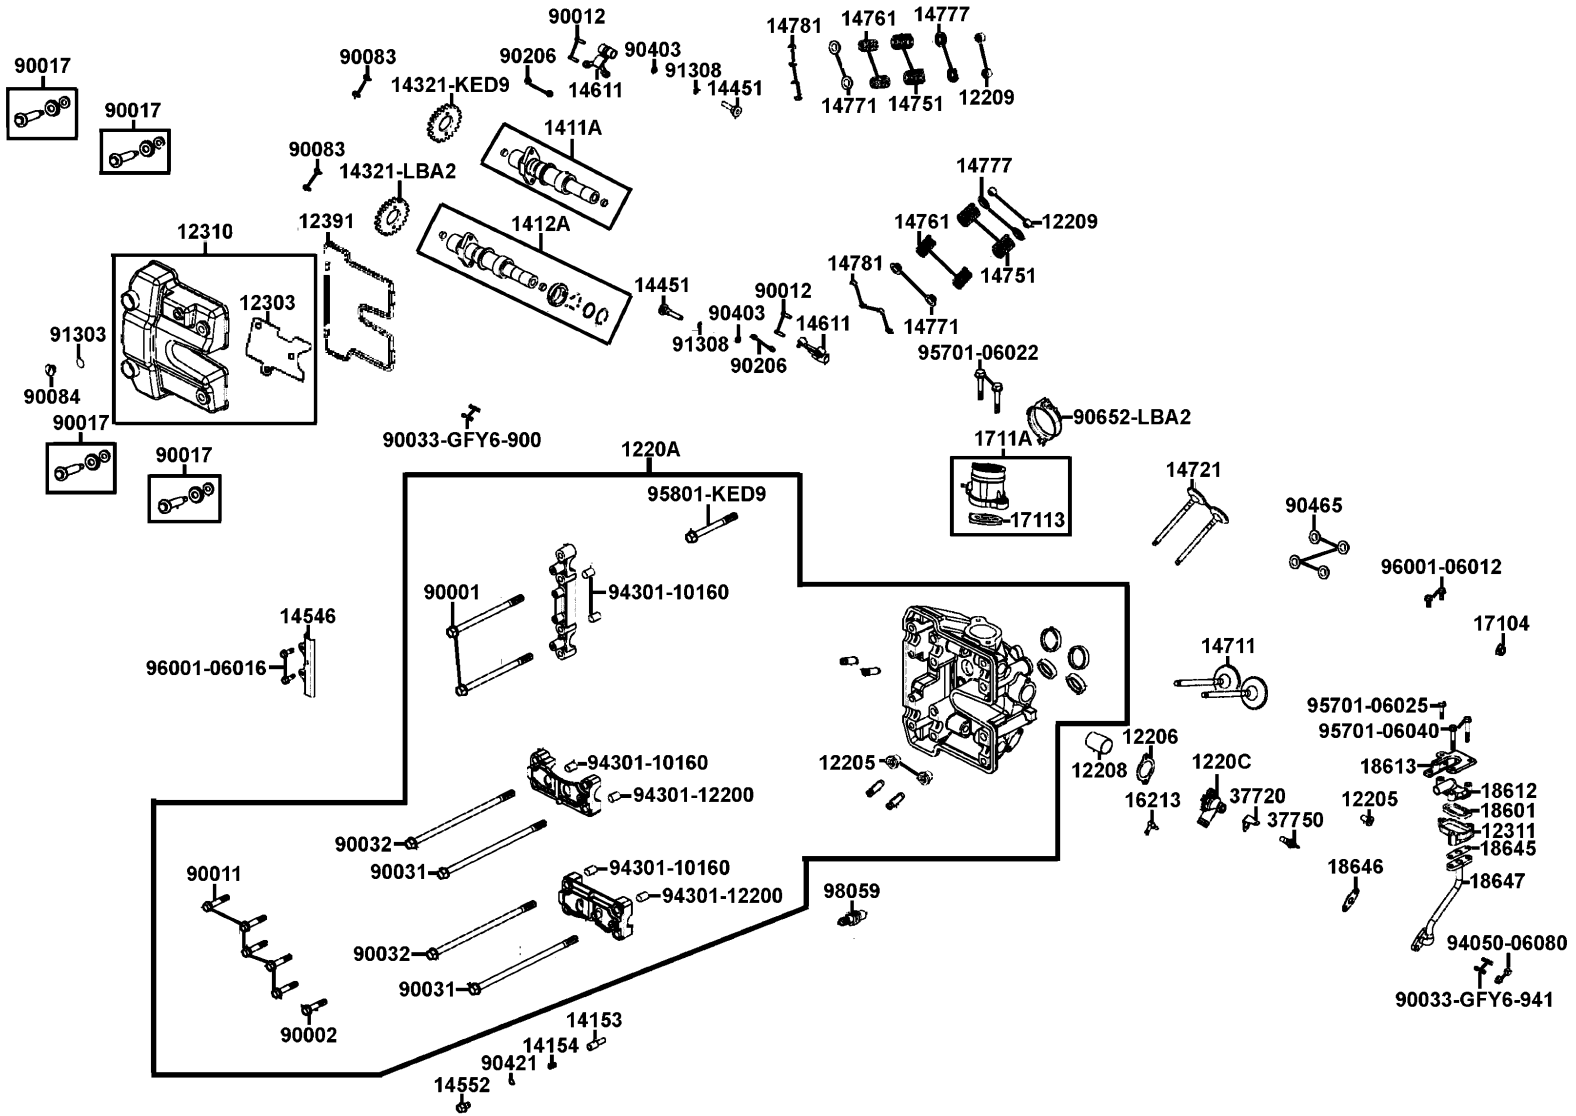

E02

Cylinder Head Cover Cylinder Head