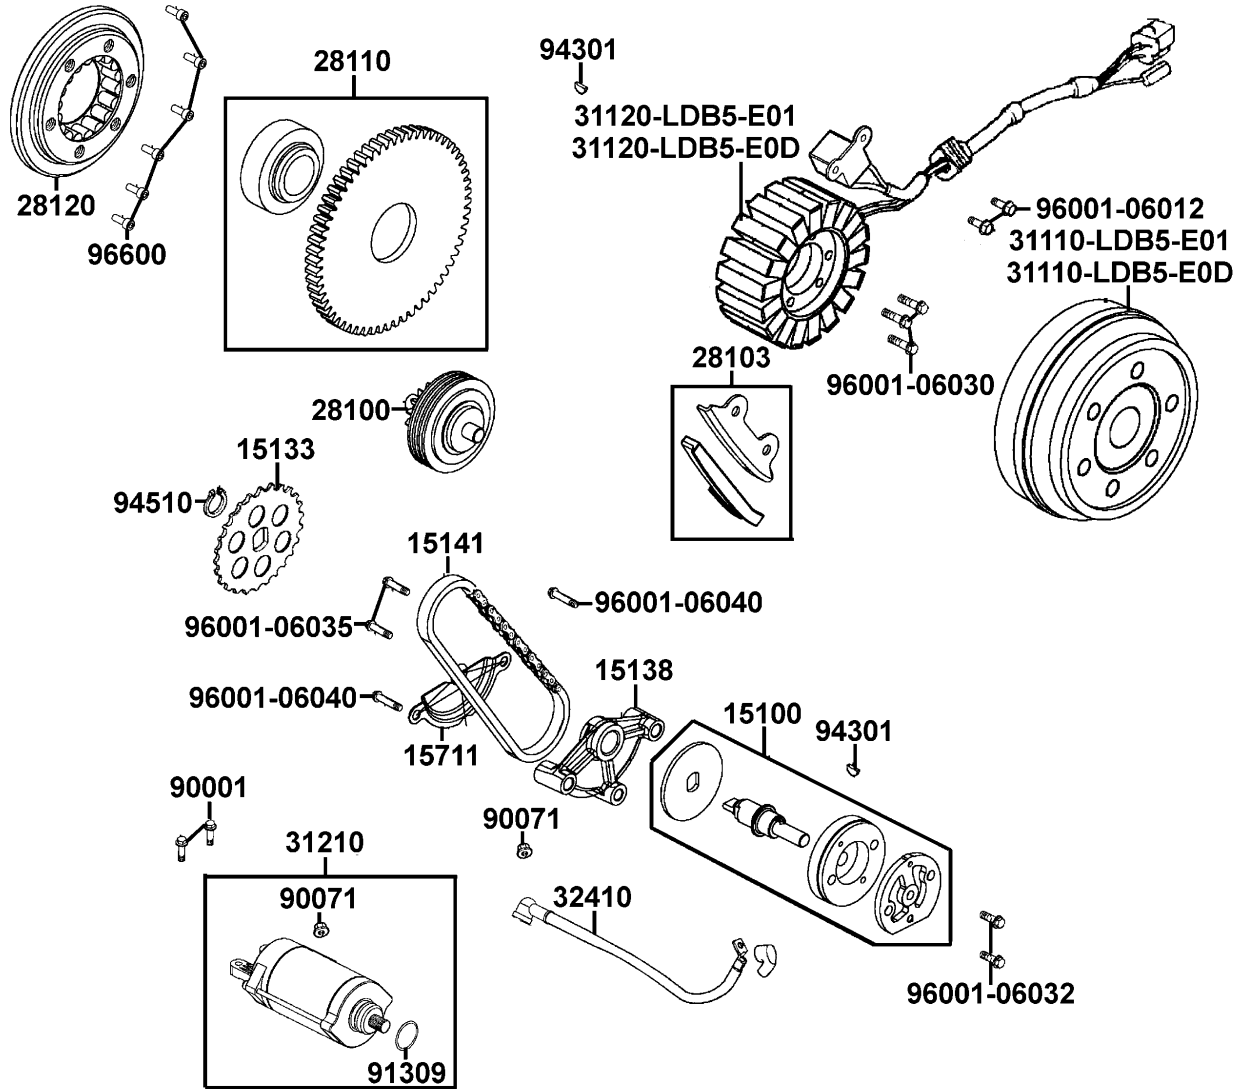

E06

Starting Motor Generator