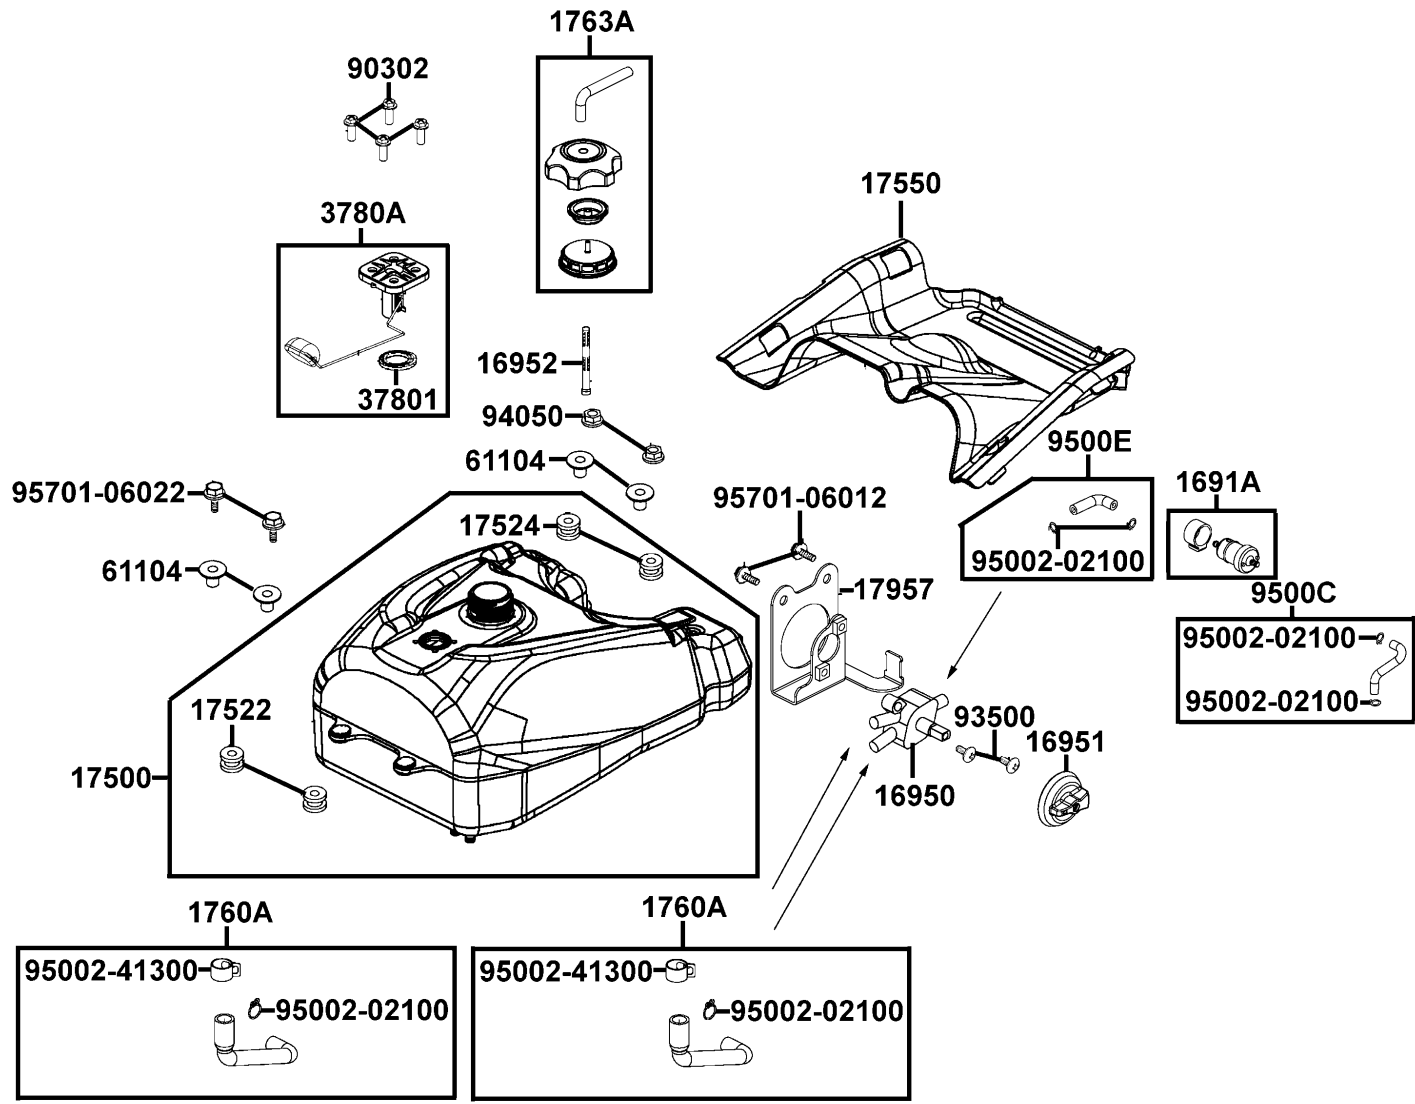

F10

Fuel Tank