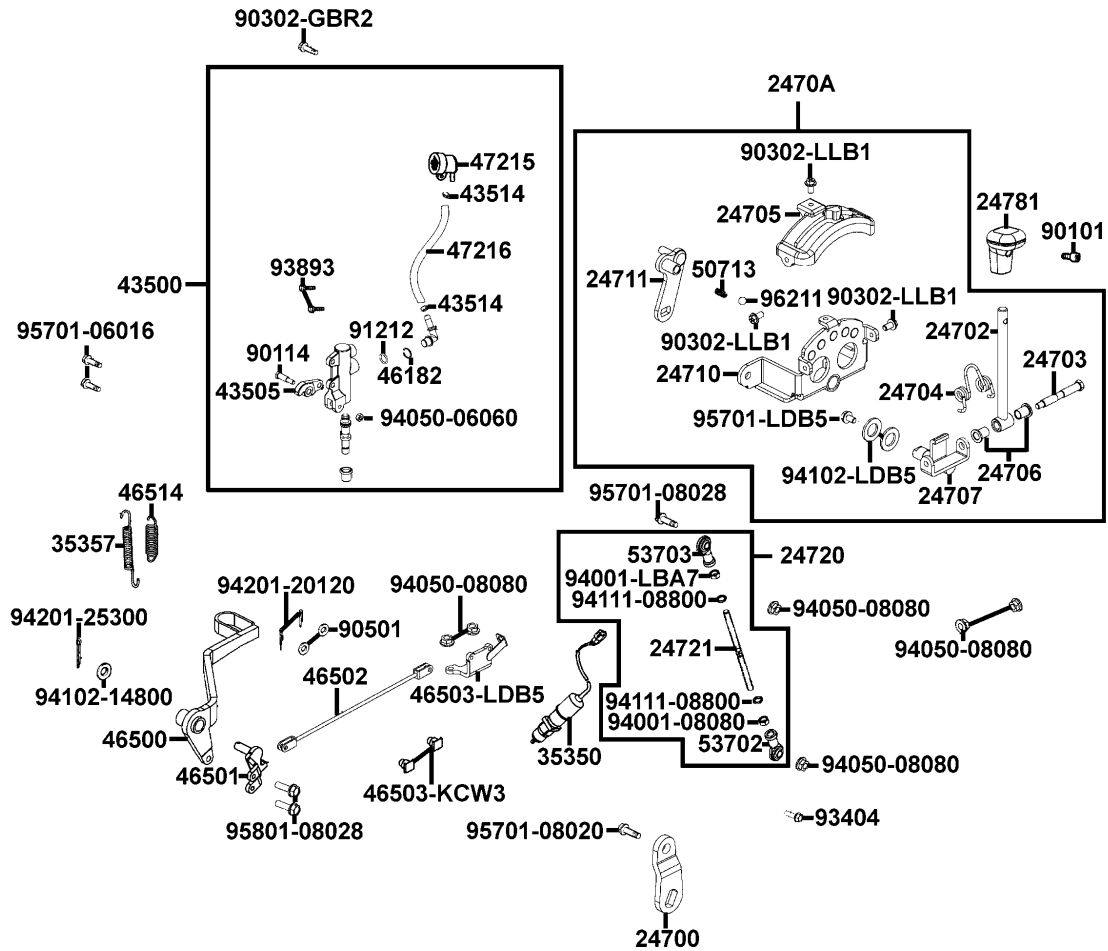

Master Cylinder Rear