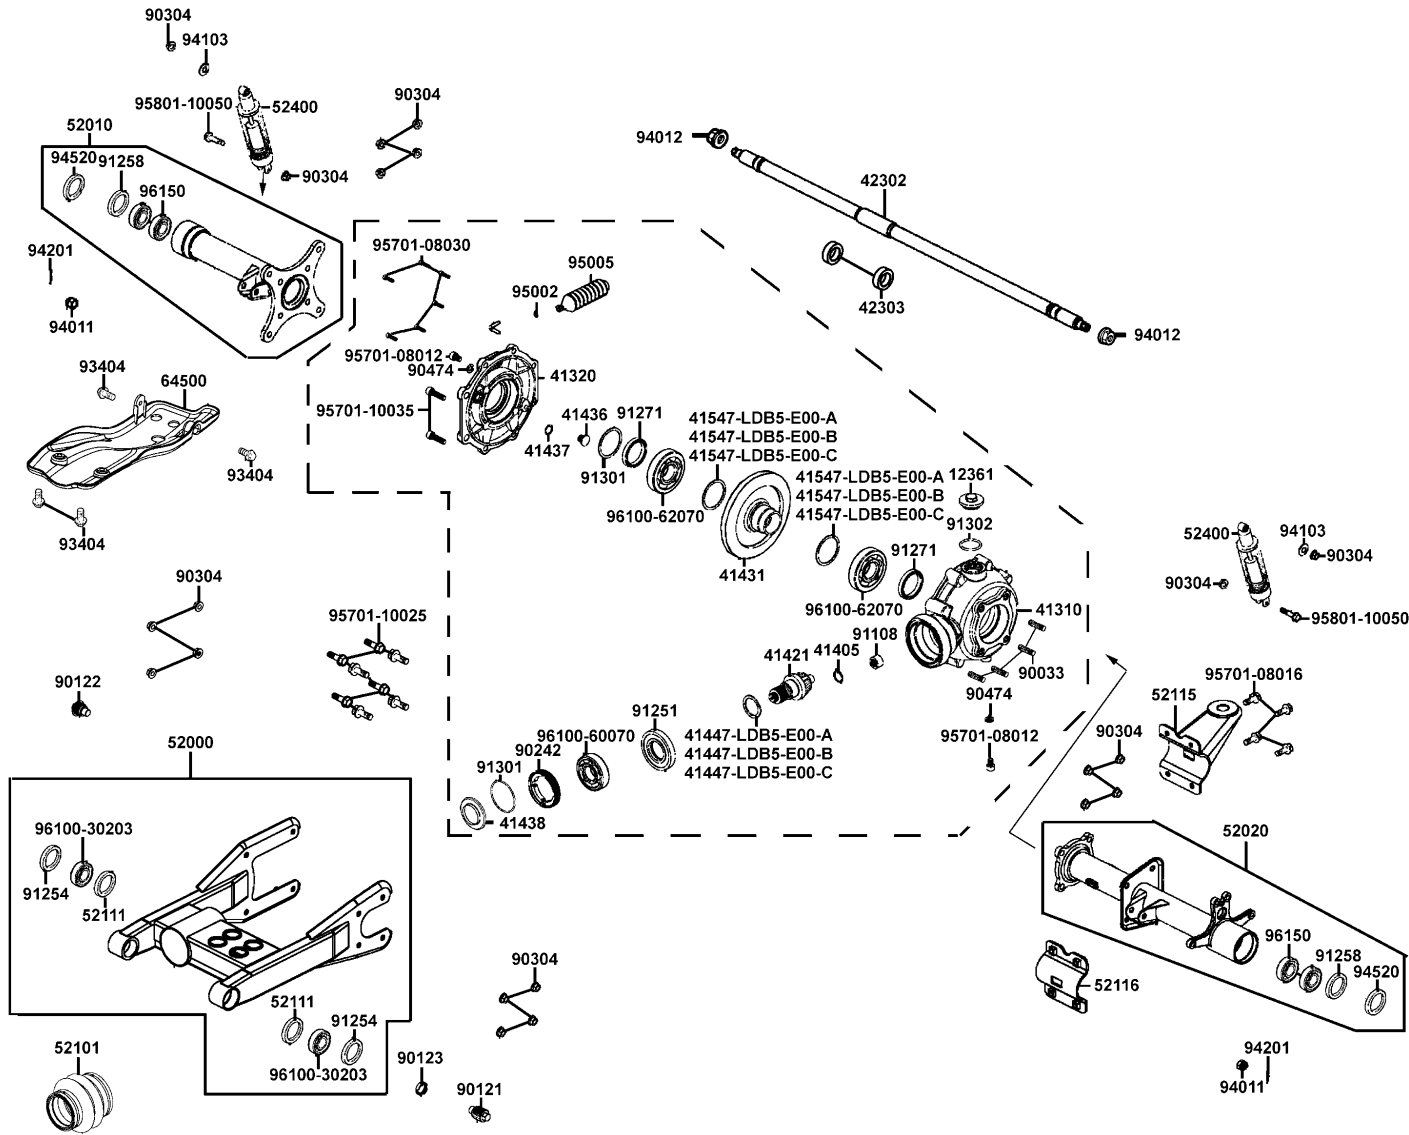

F16

Rr Cushion Gear Assy Rr Final