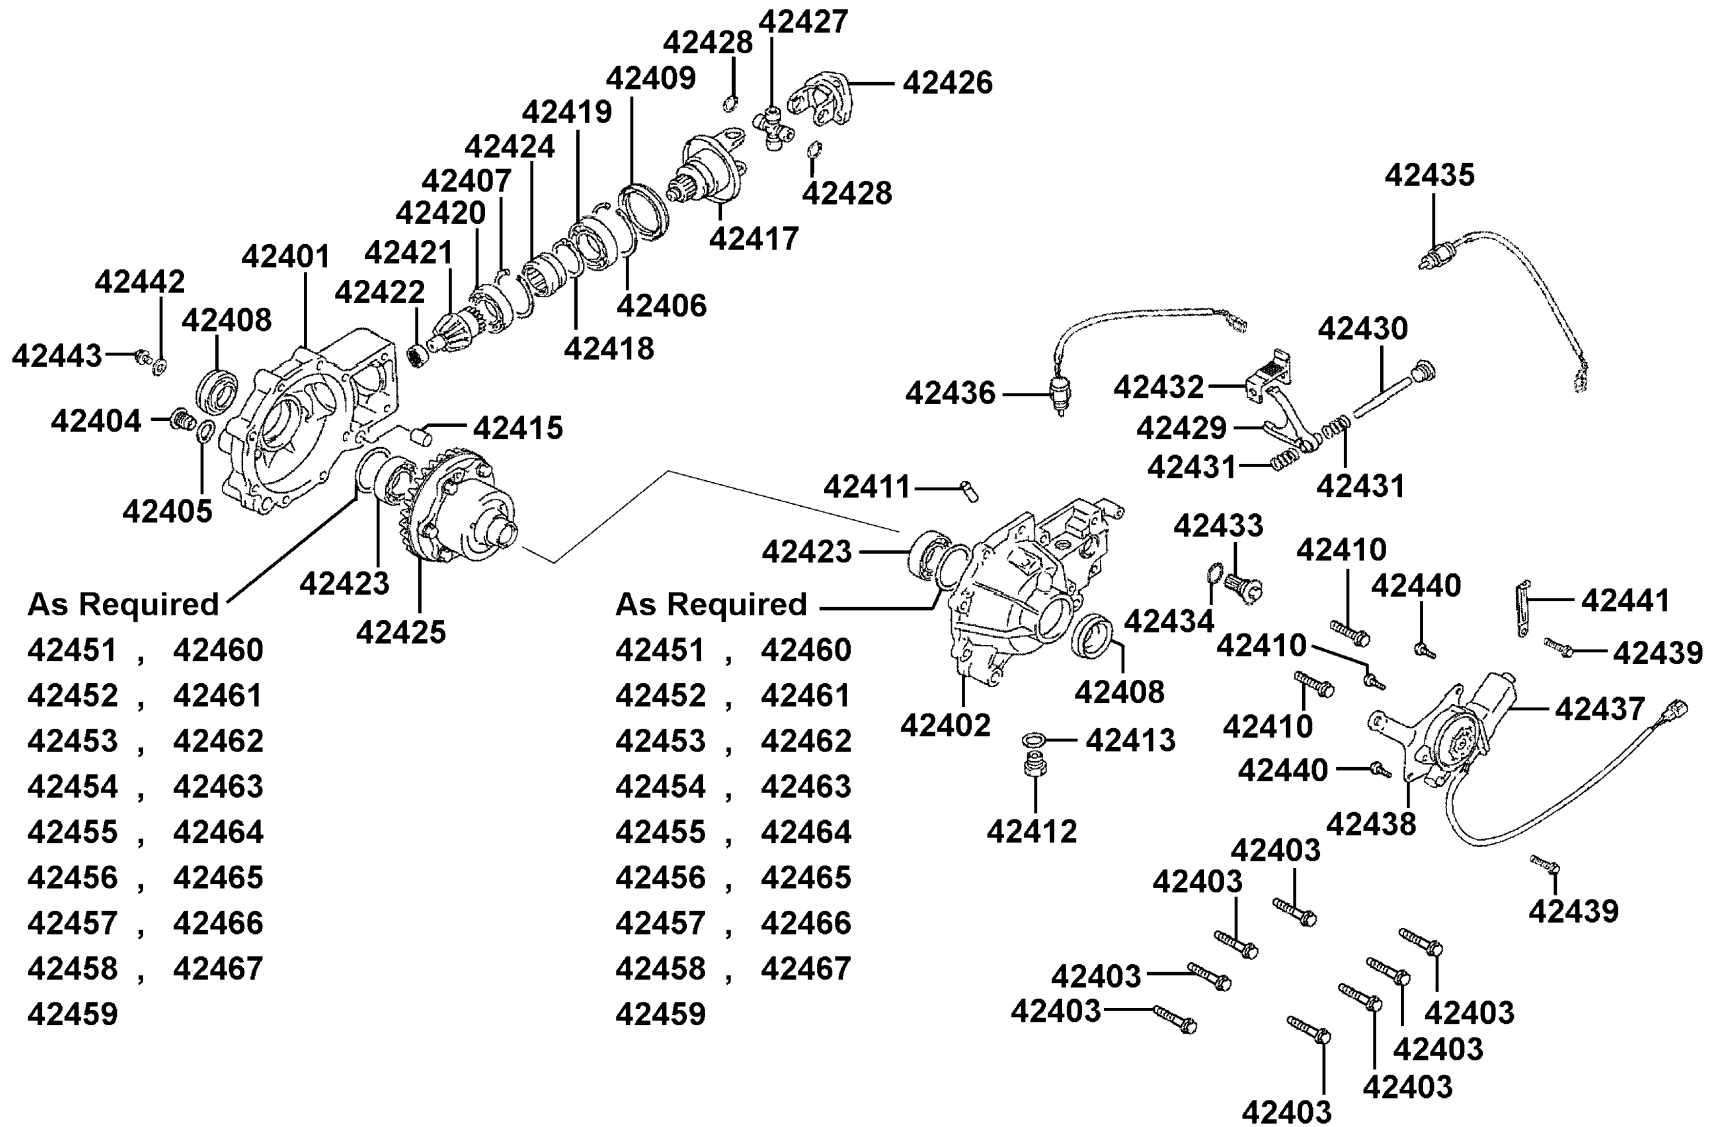

F25

Separated Parts Of Fr Final Differential