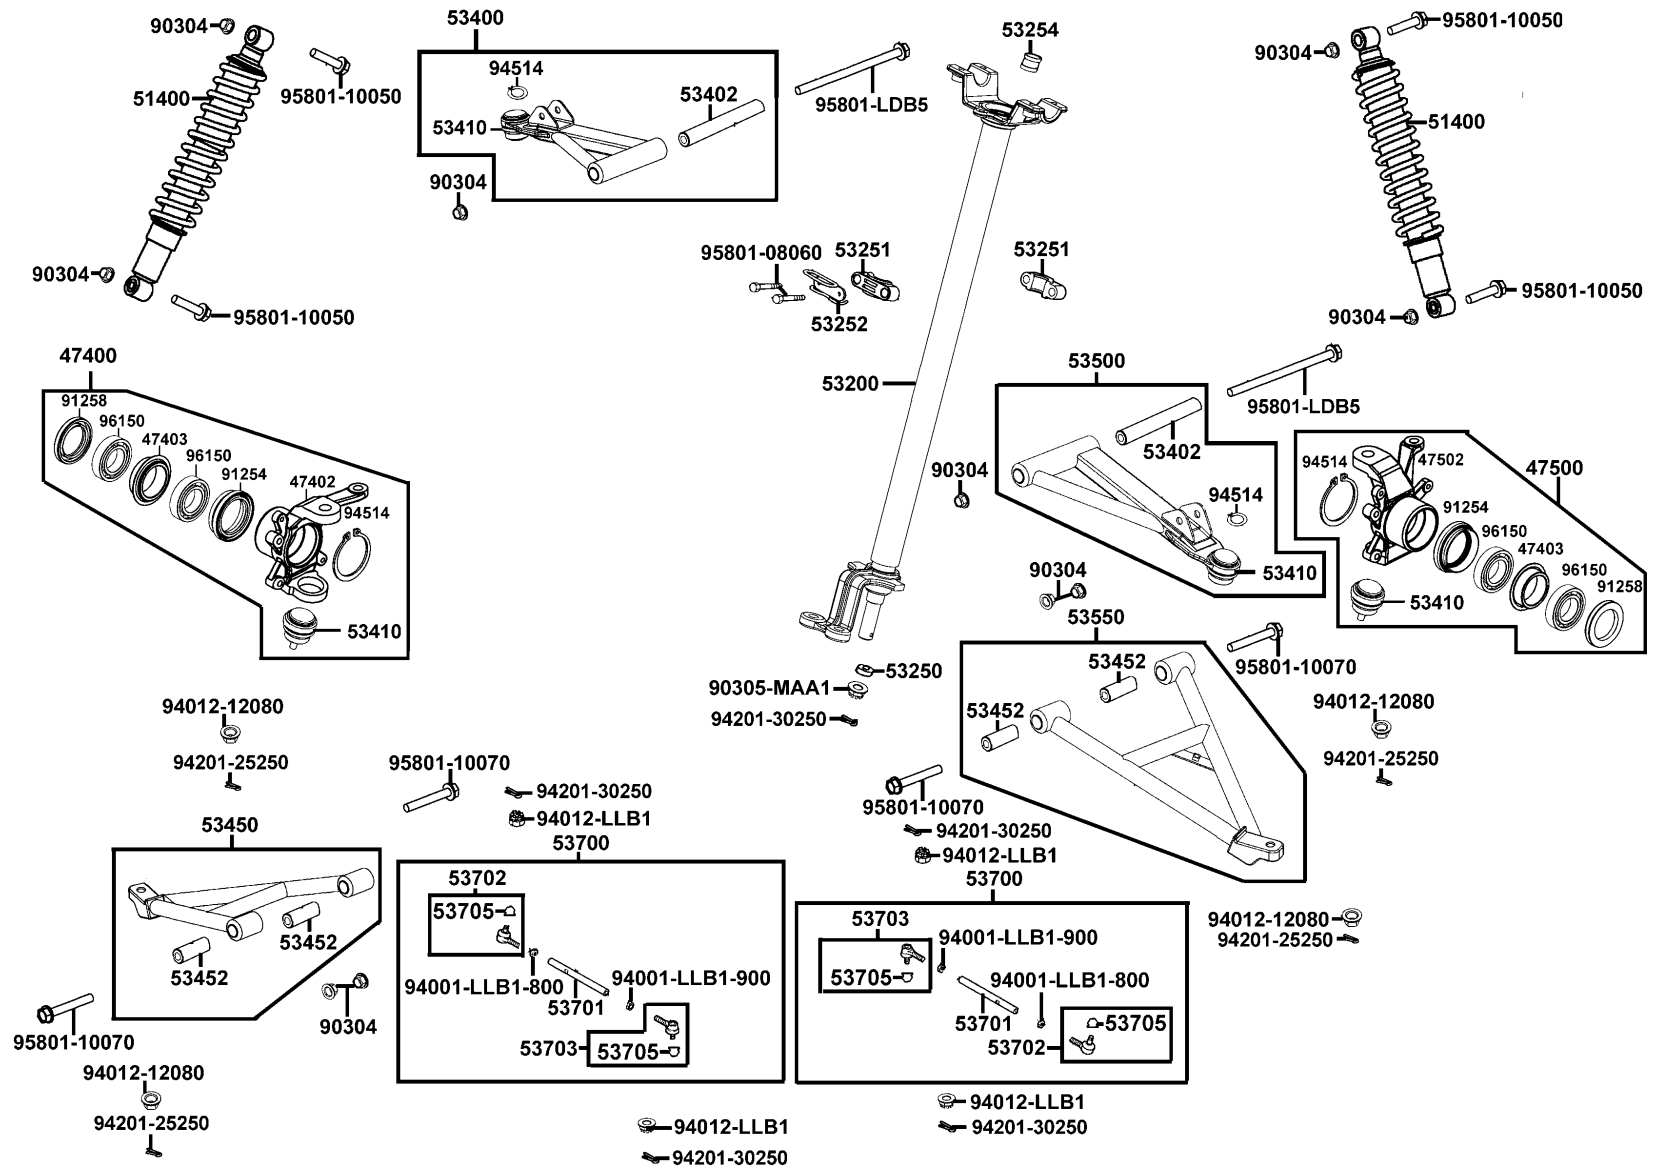

F06

Stem Steering