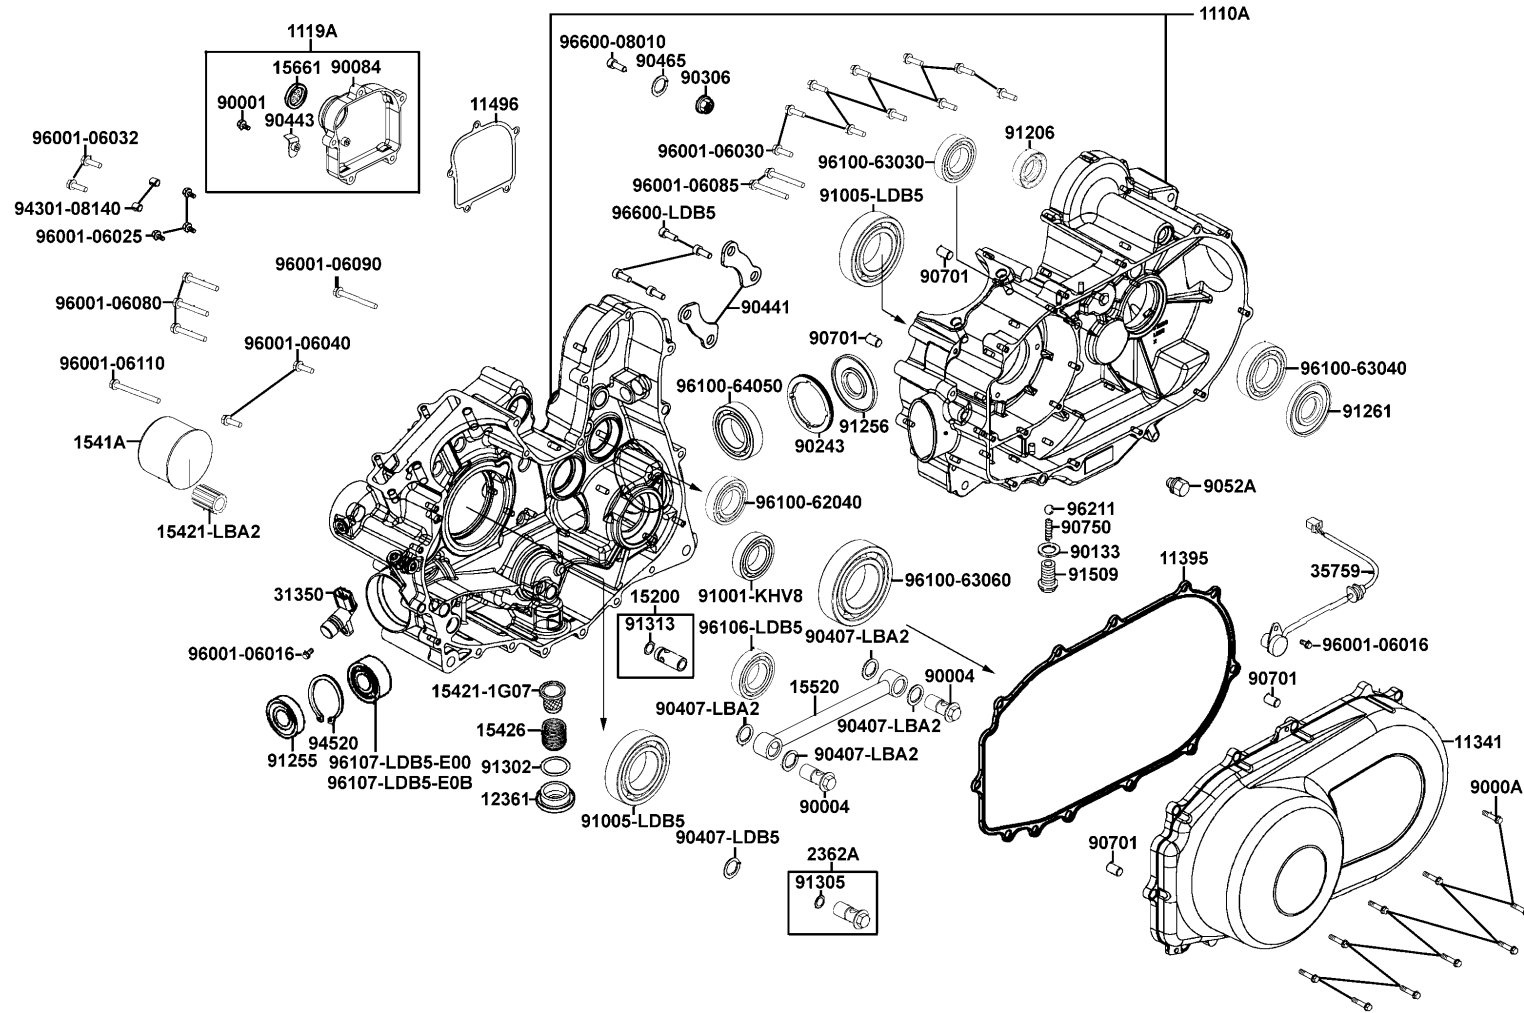

E01

Crank Case