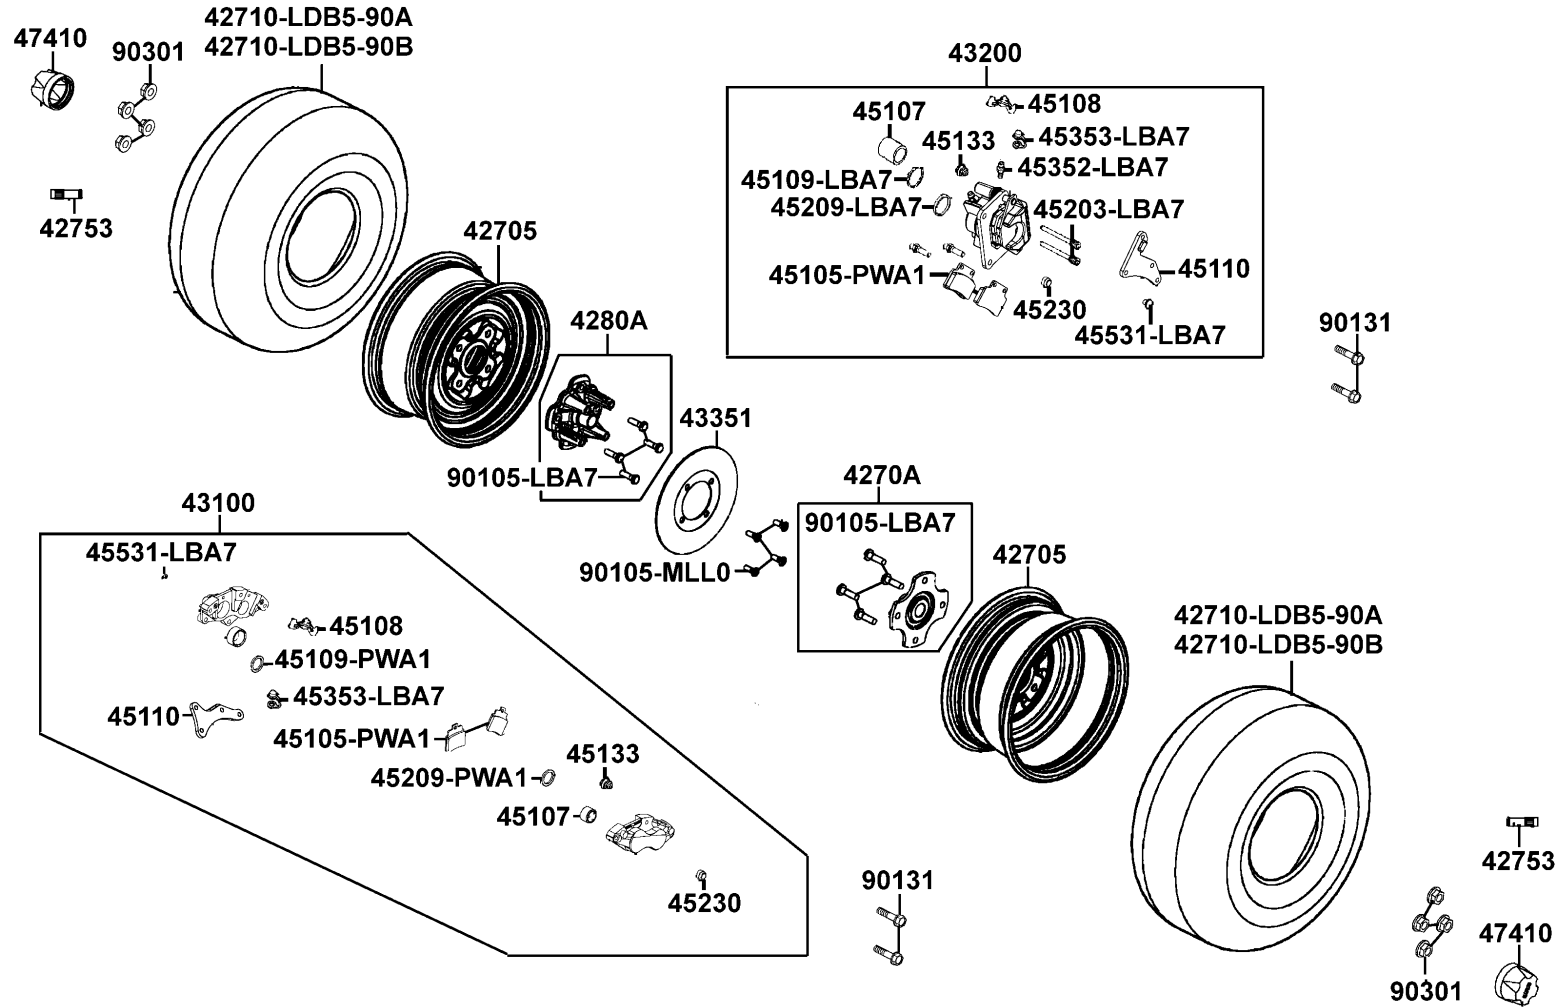

F08

Rear Wheel