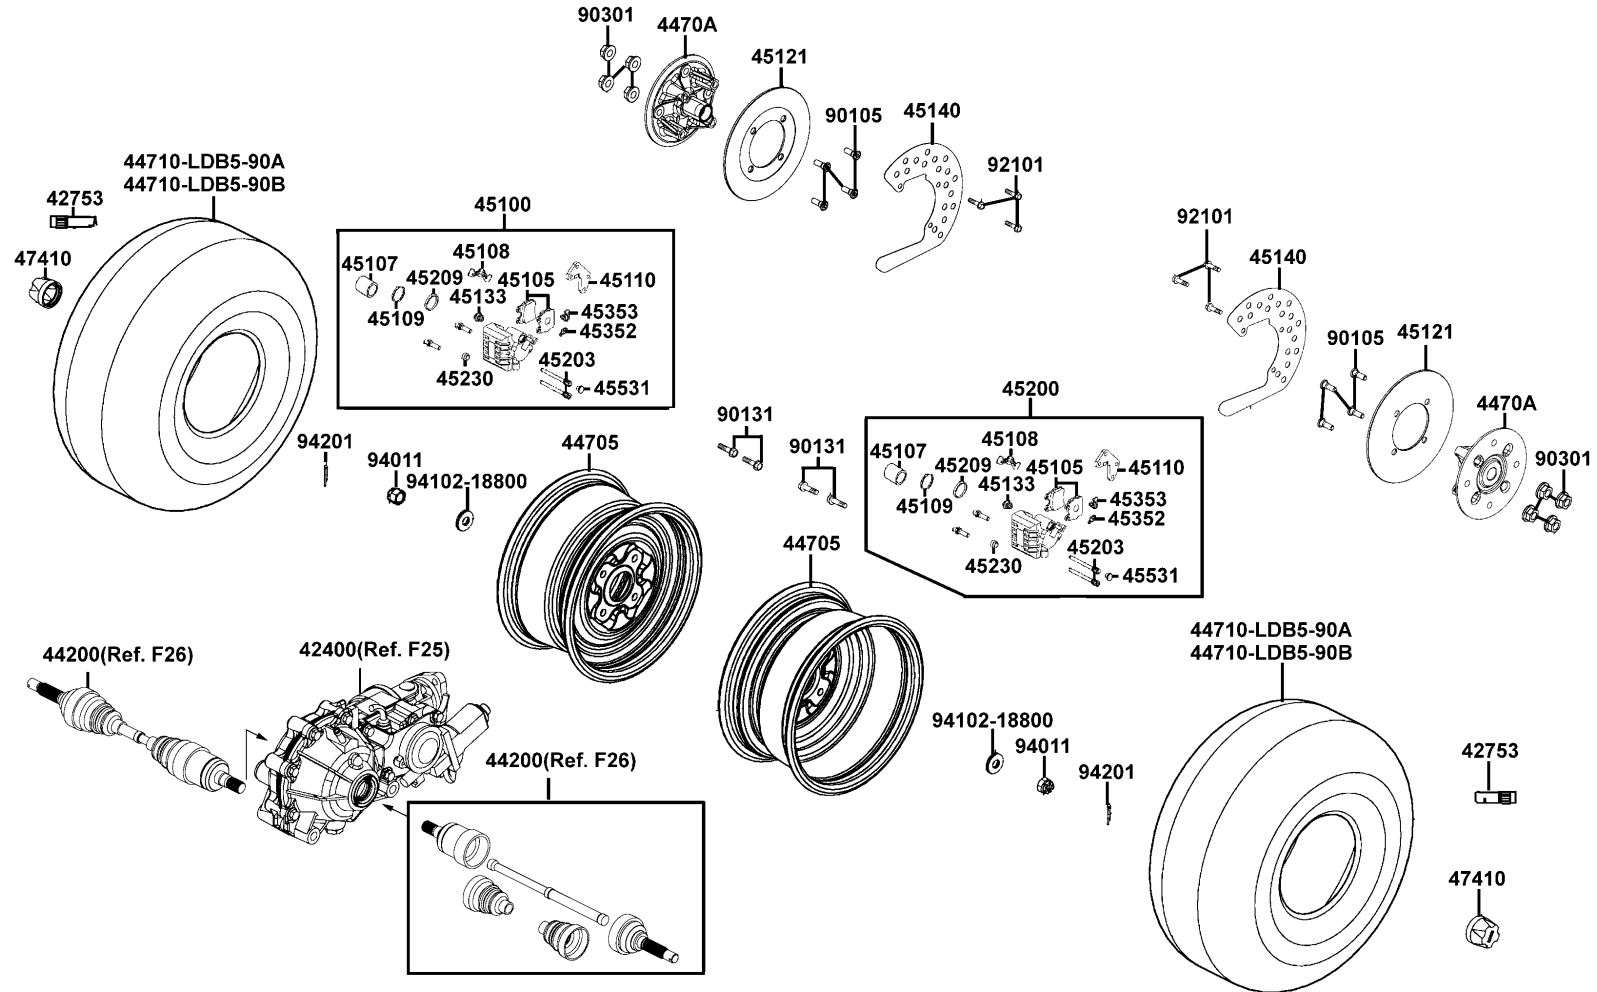

F07

Front Wheel