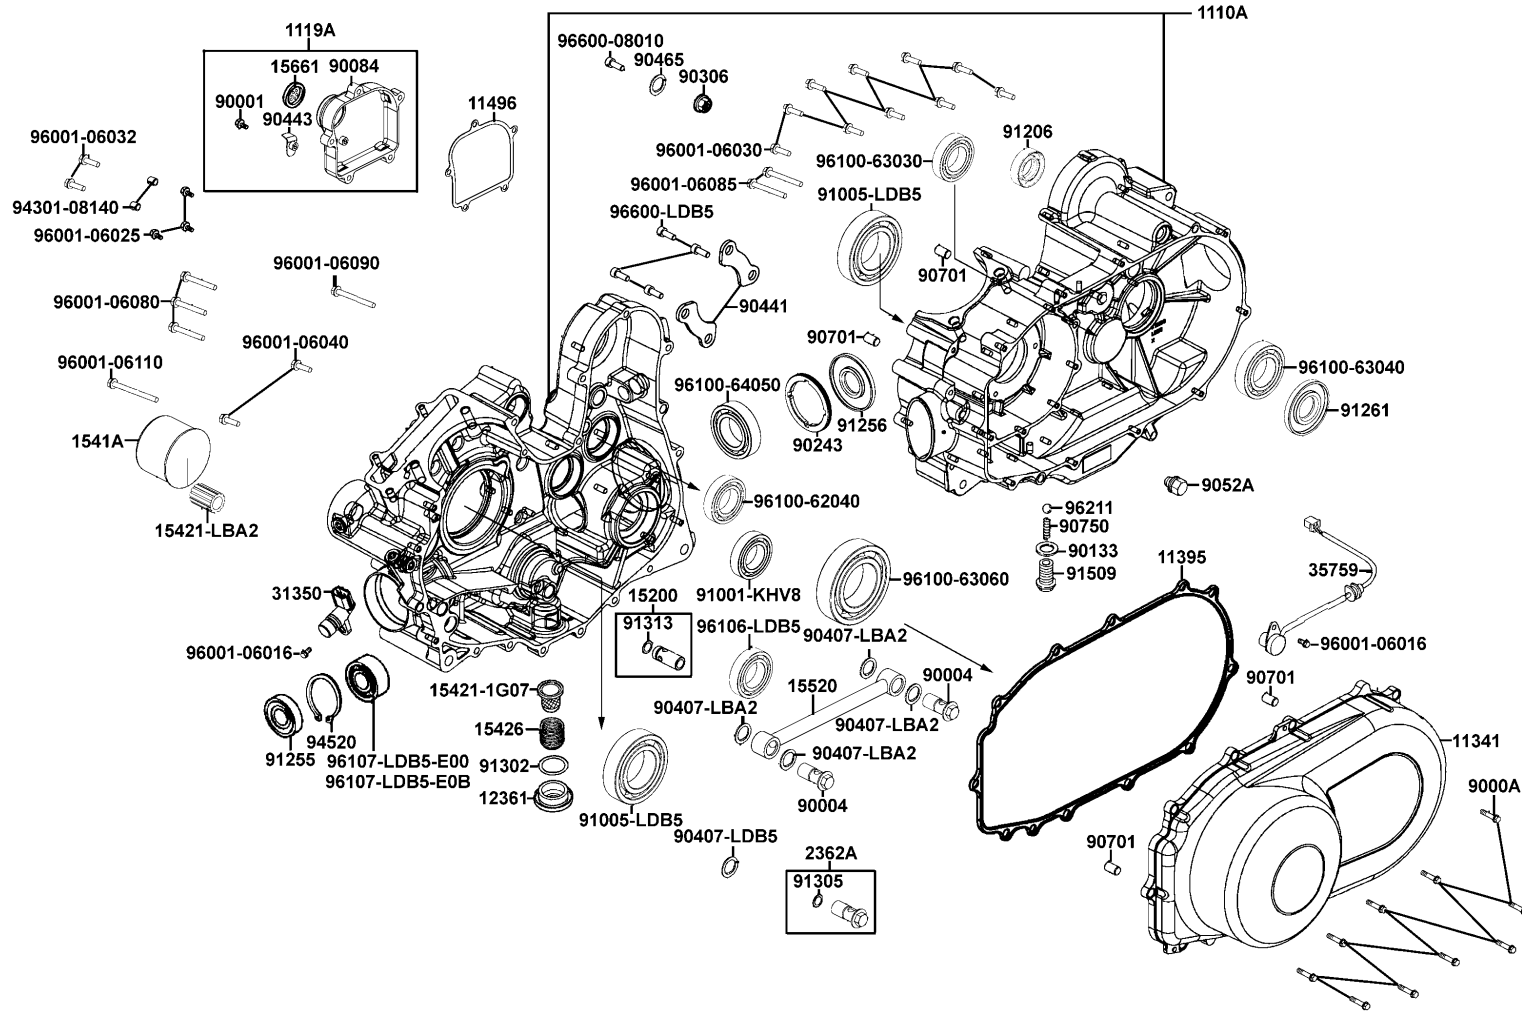

E01

Crank Case