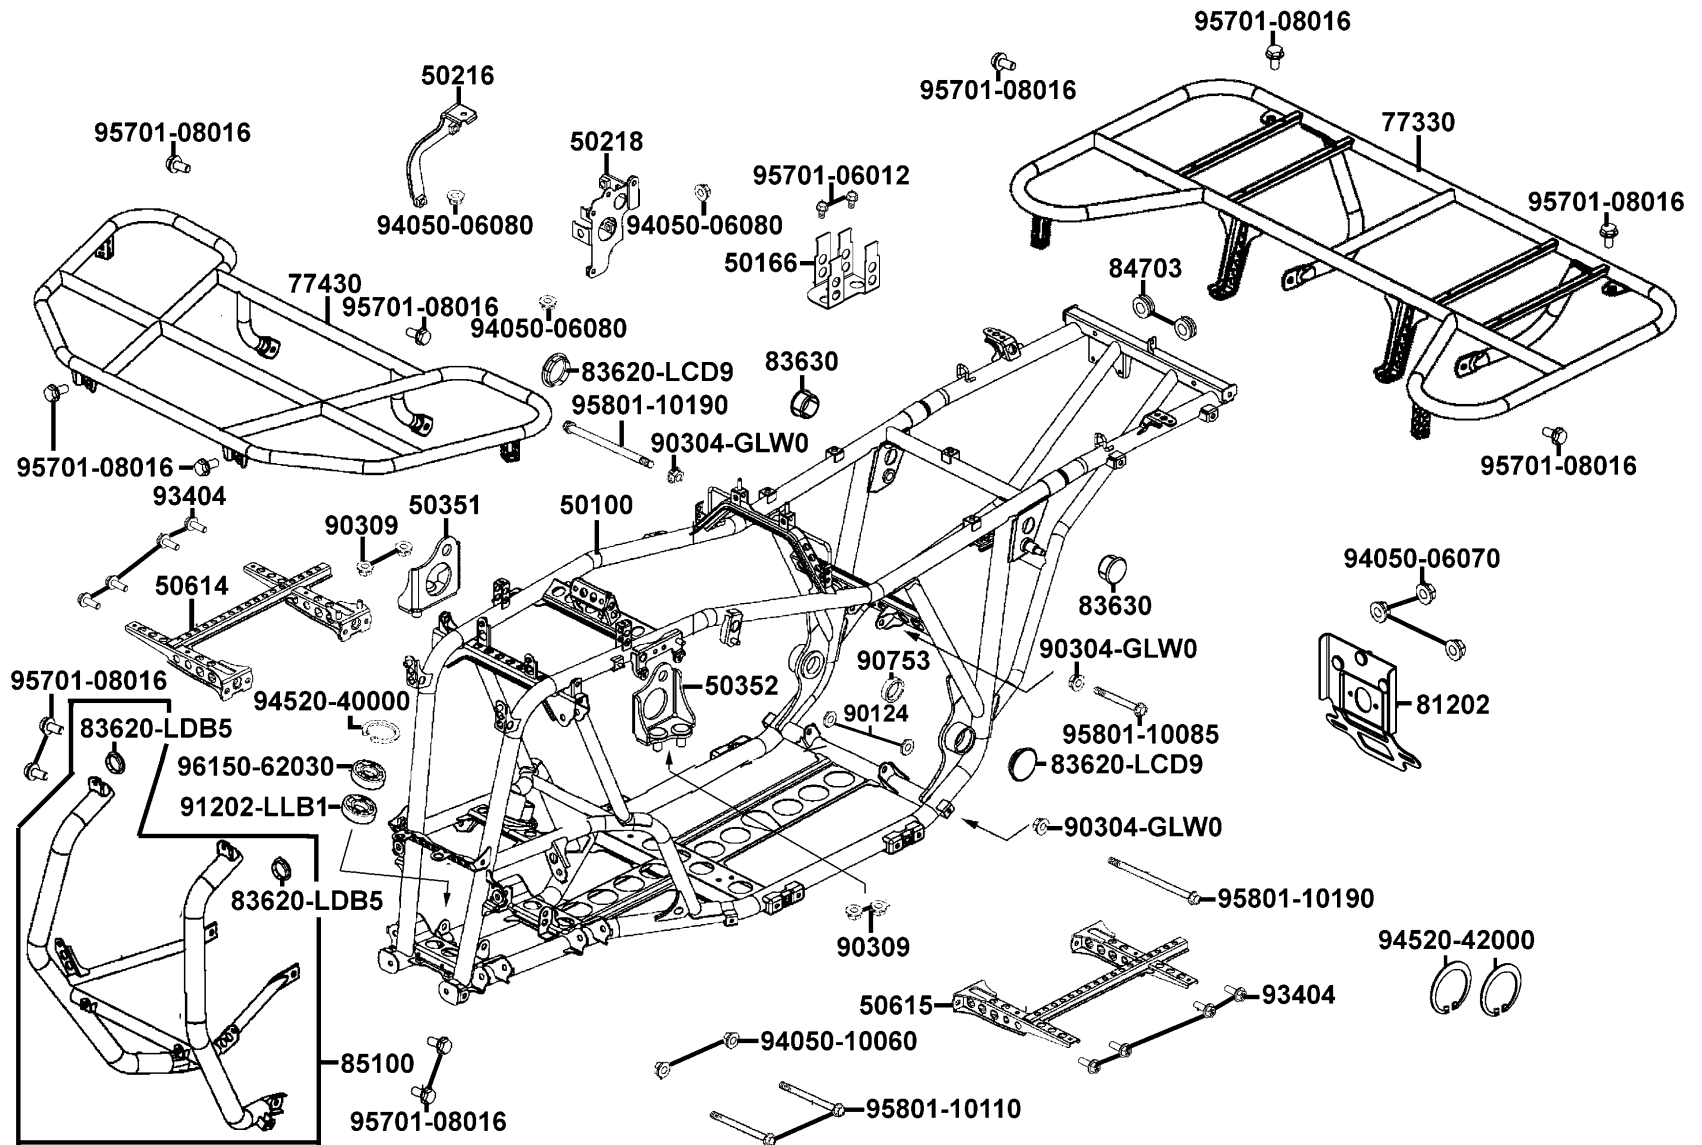

F20

Frame Body