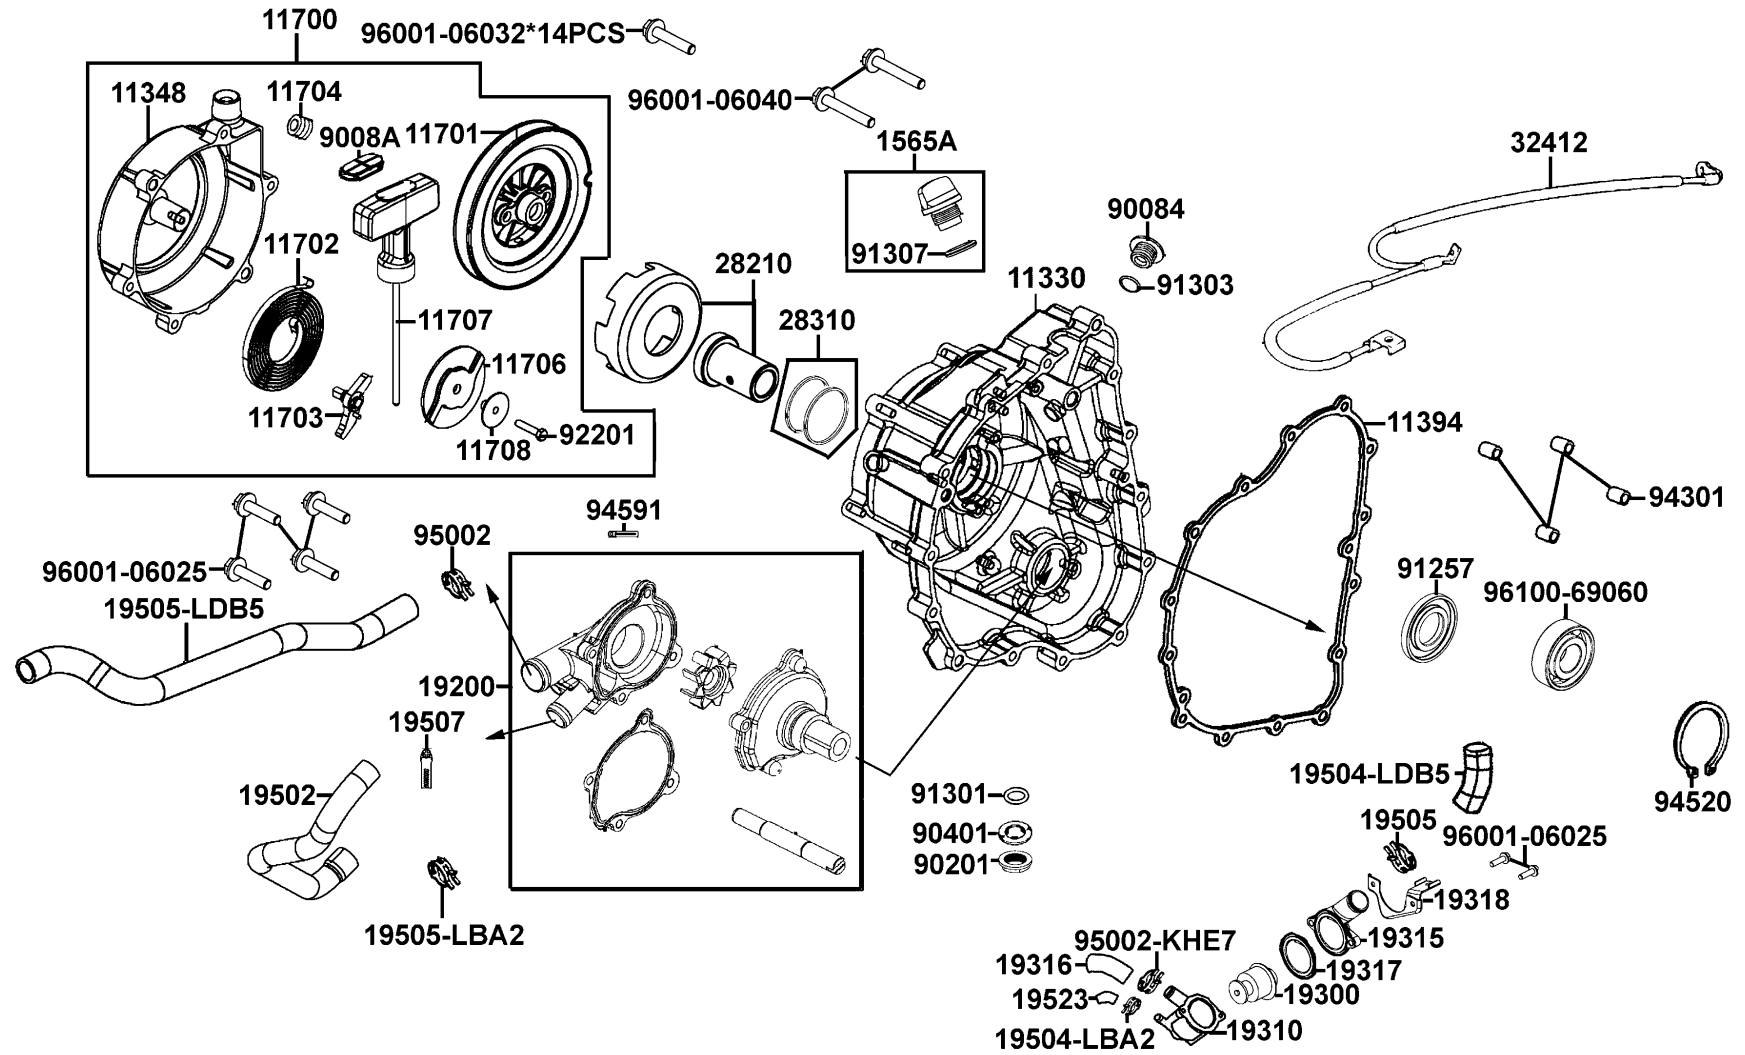

E04

Right Crankcase Cover Water Pump