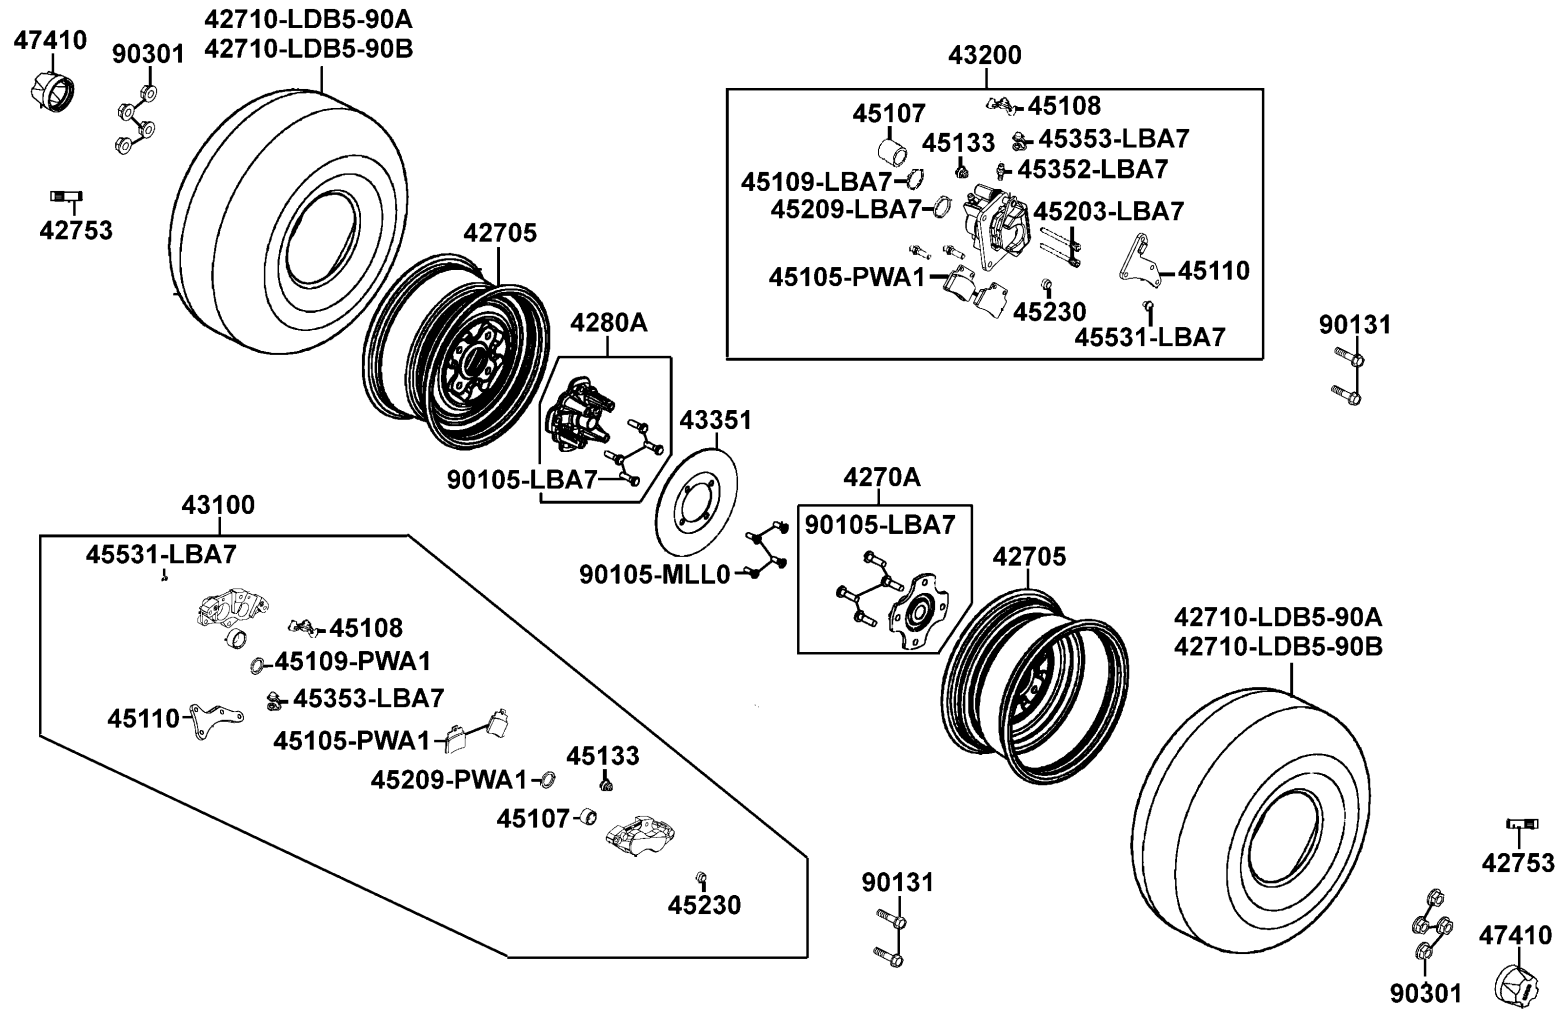

F08

Rear Wheel