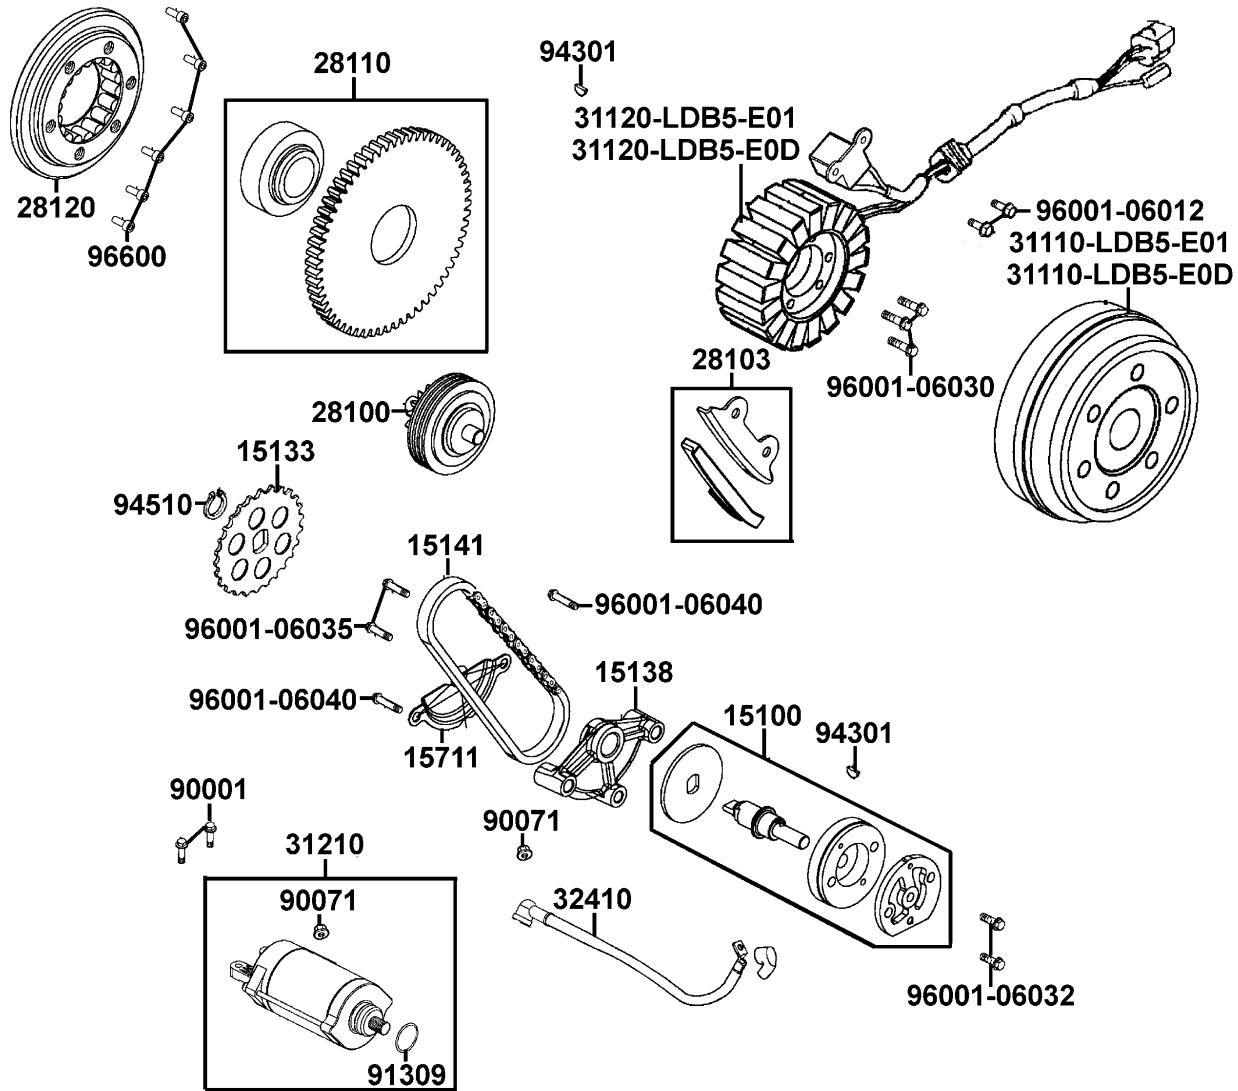

Starting Motor Generator