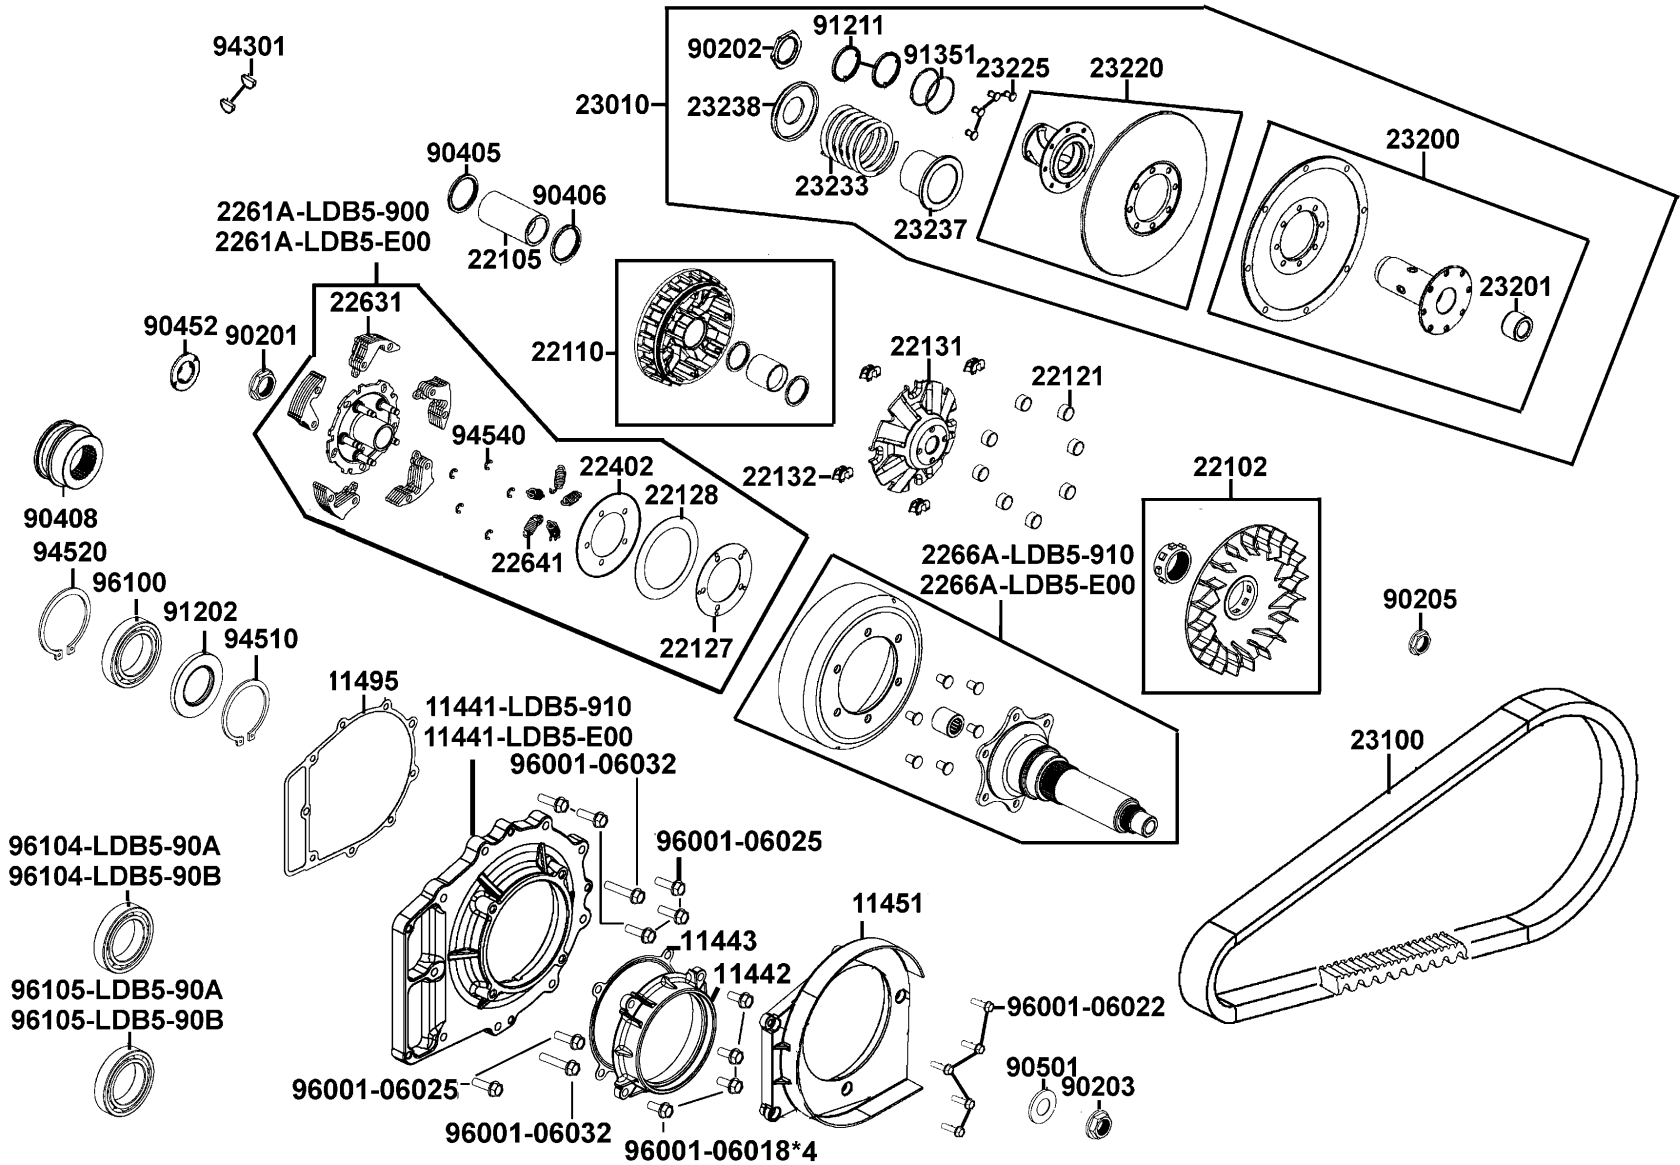

E05

Drive Pulley