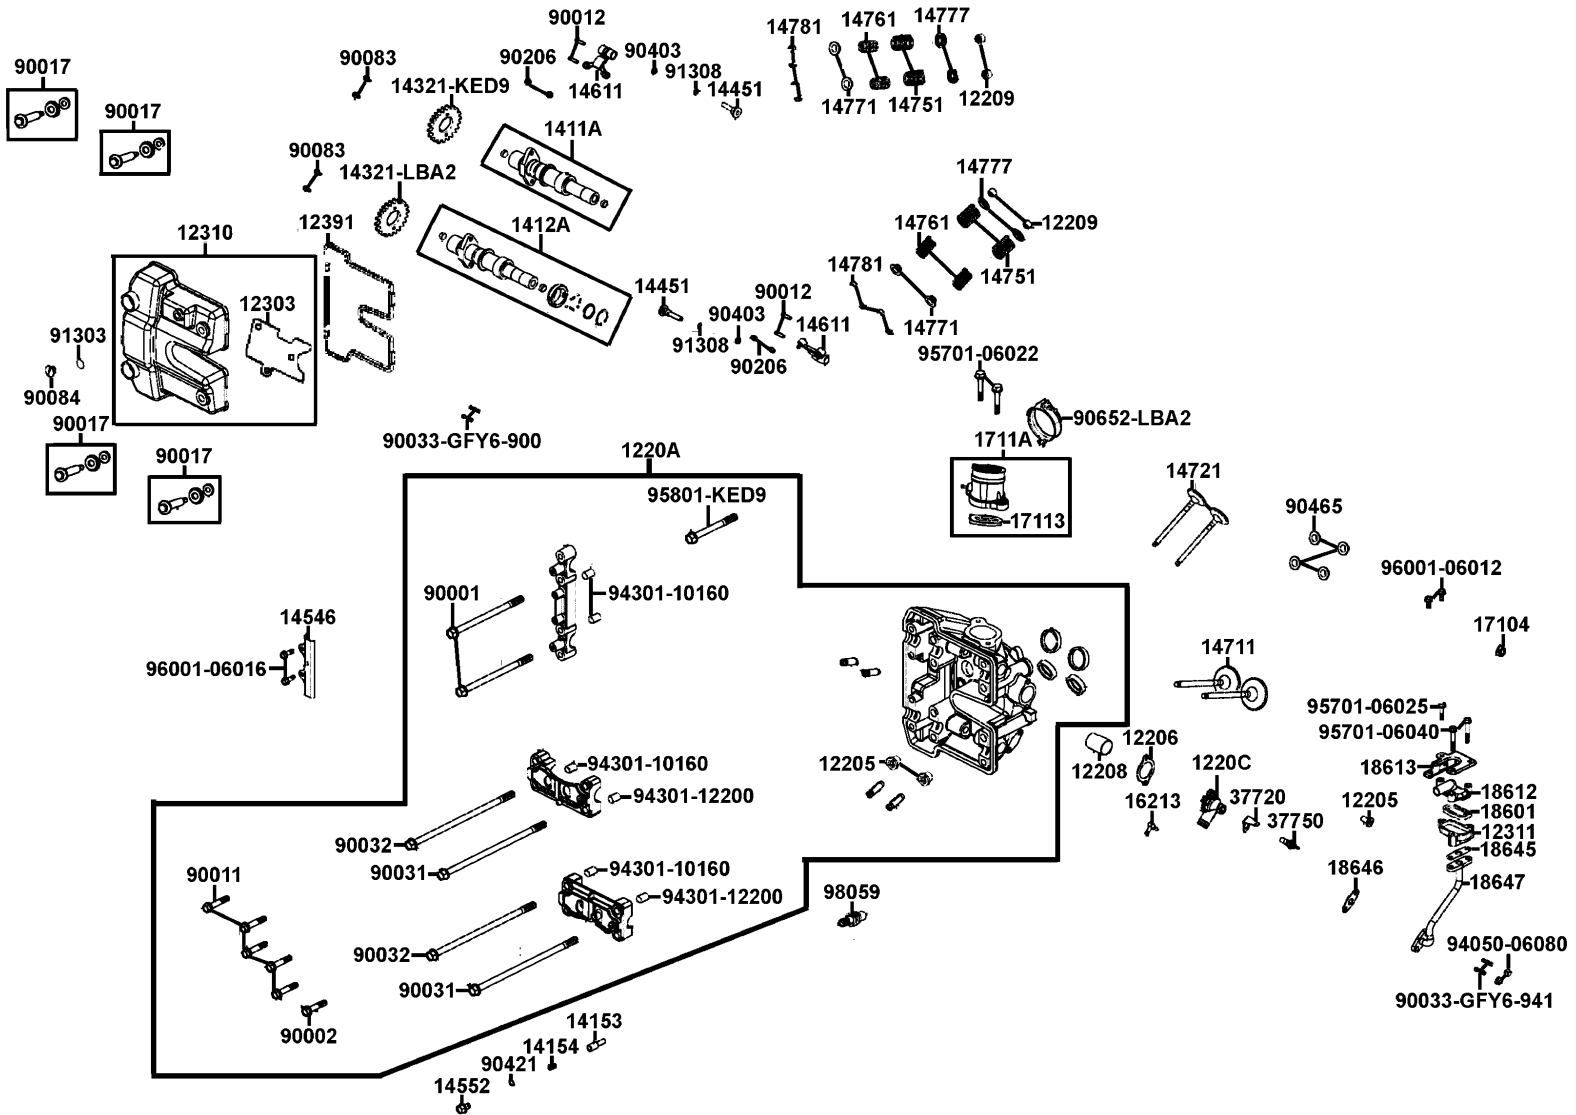

E02

Cylinder Head Cover Cylinder Head