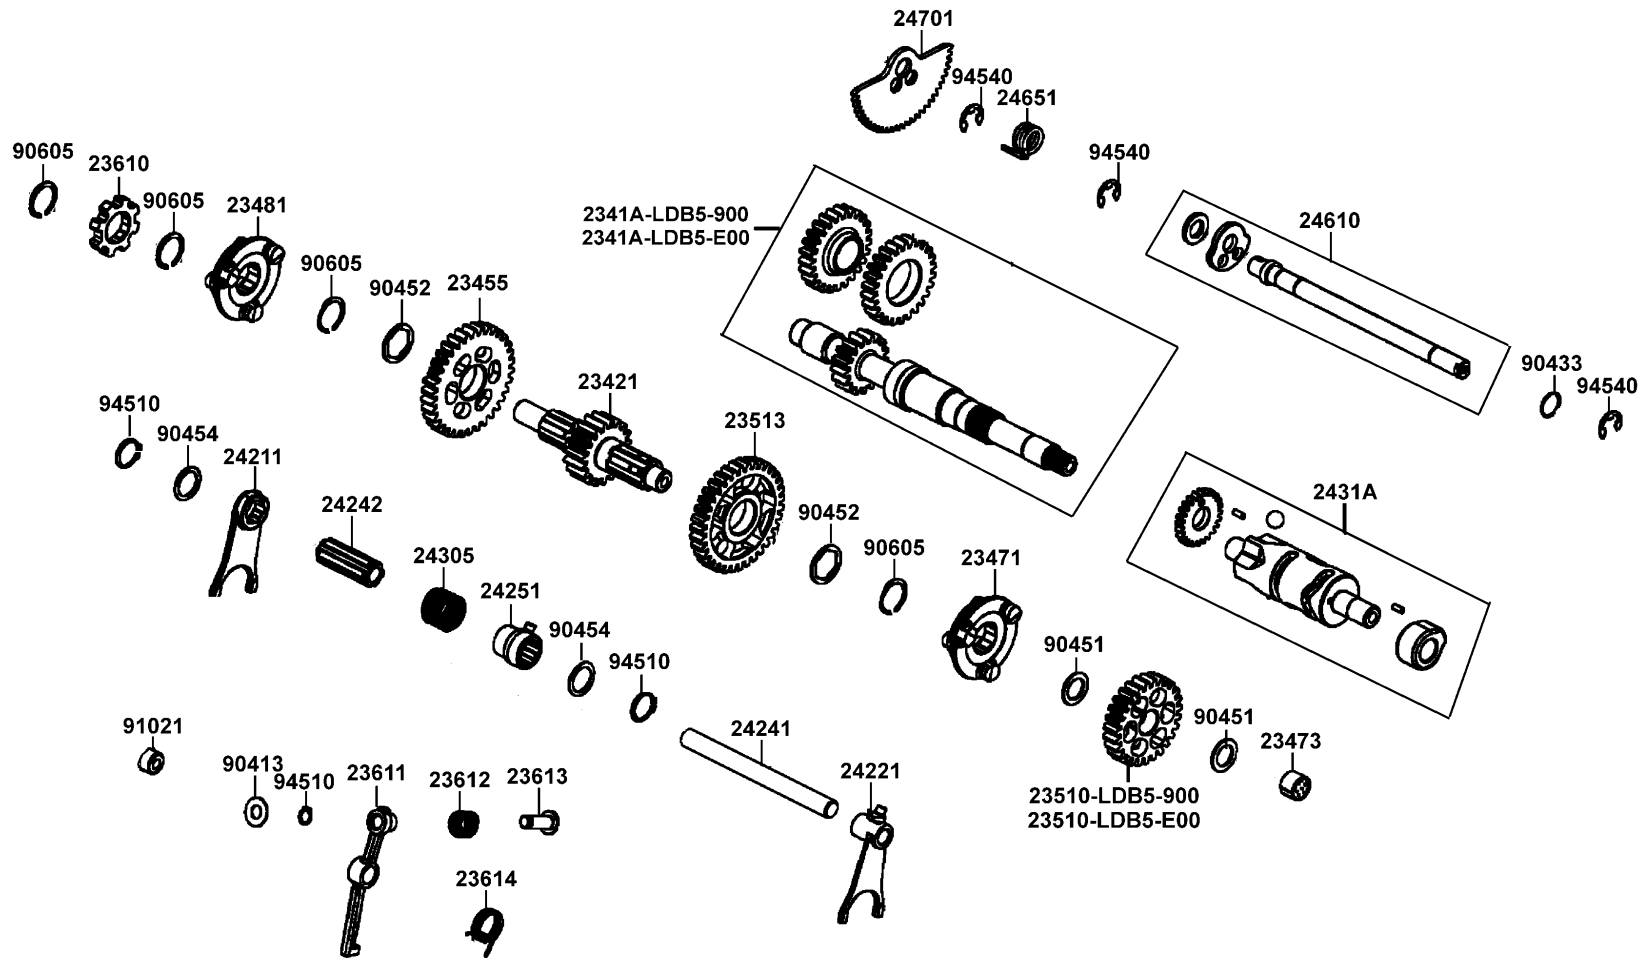

E07

Clutch Assy Primary