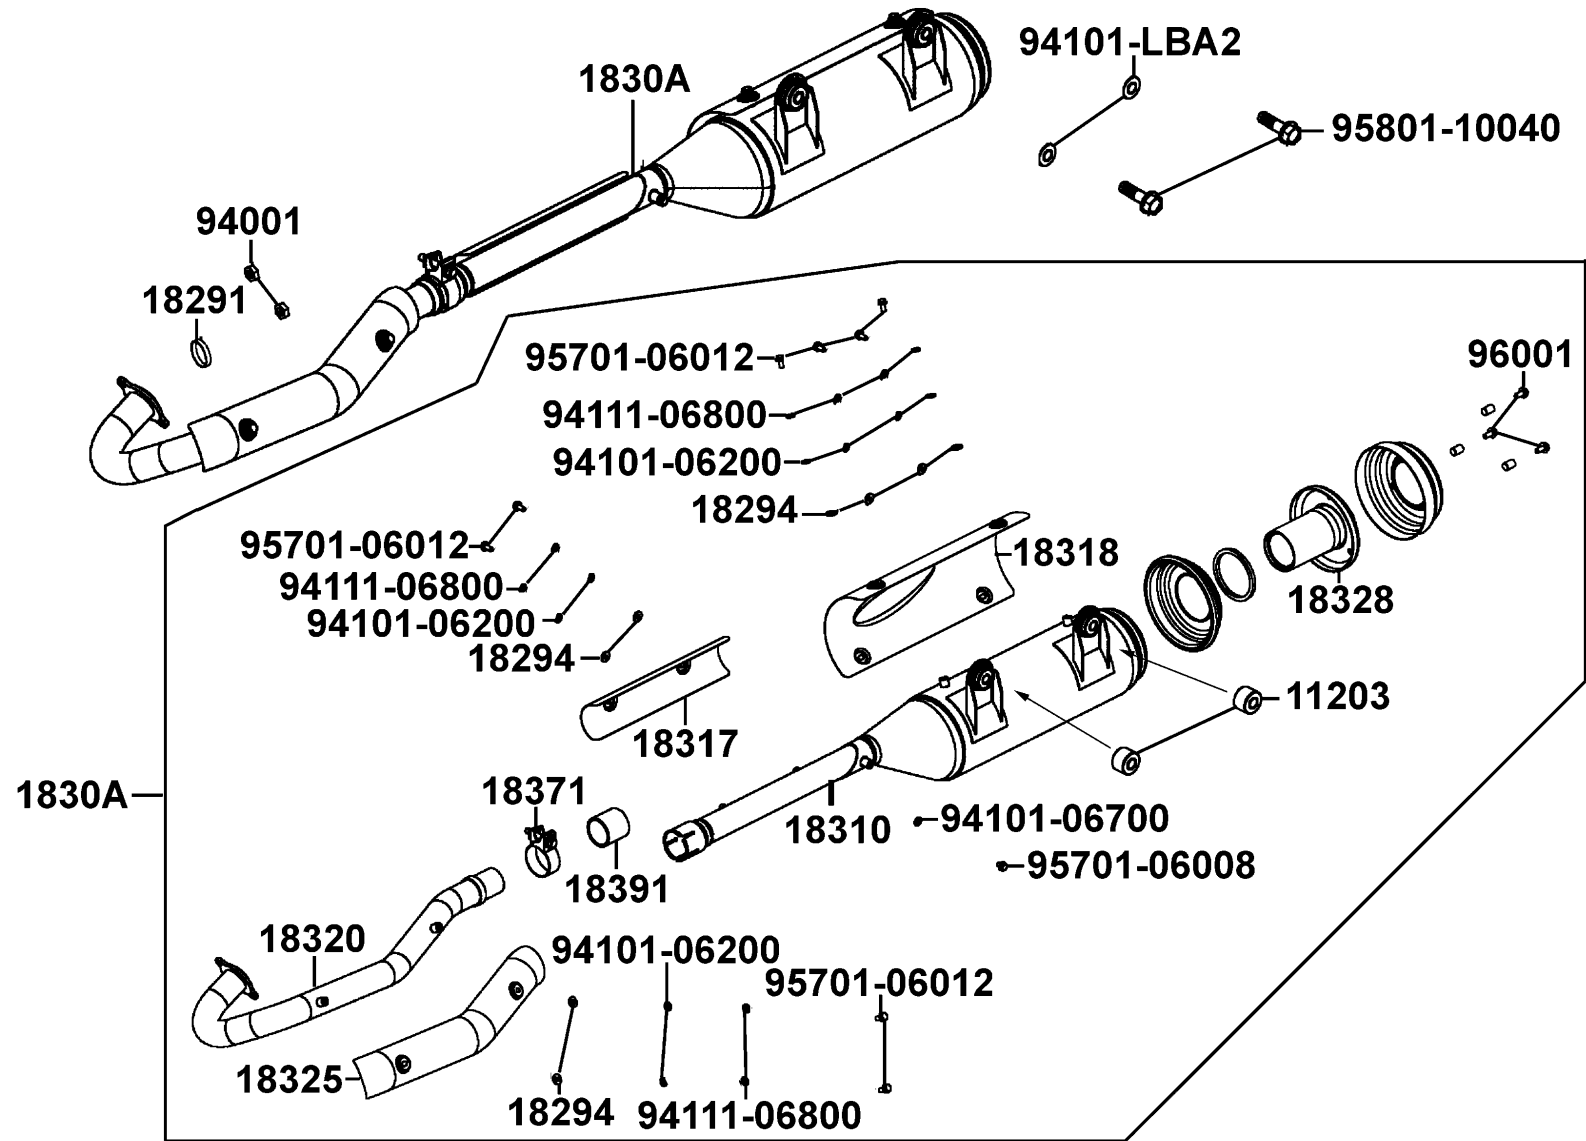

F14

Exhaust Muffler