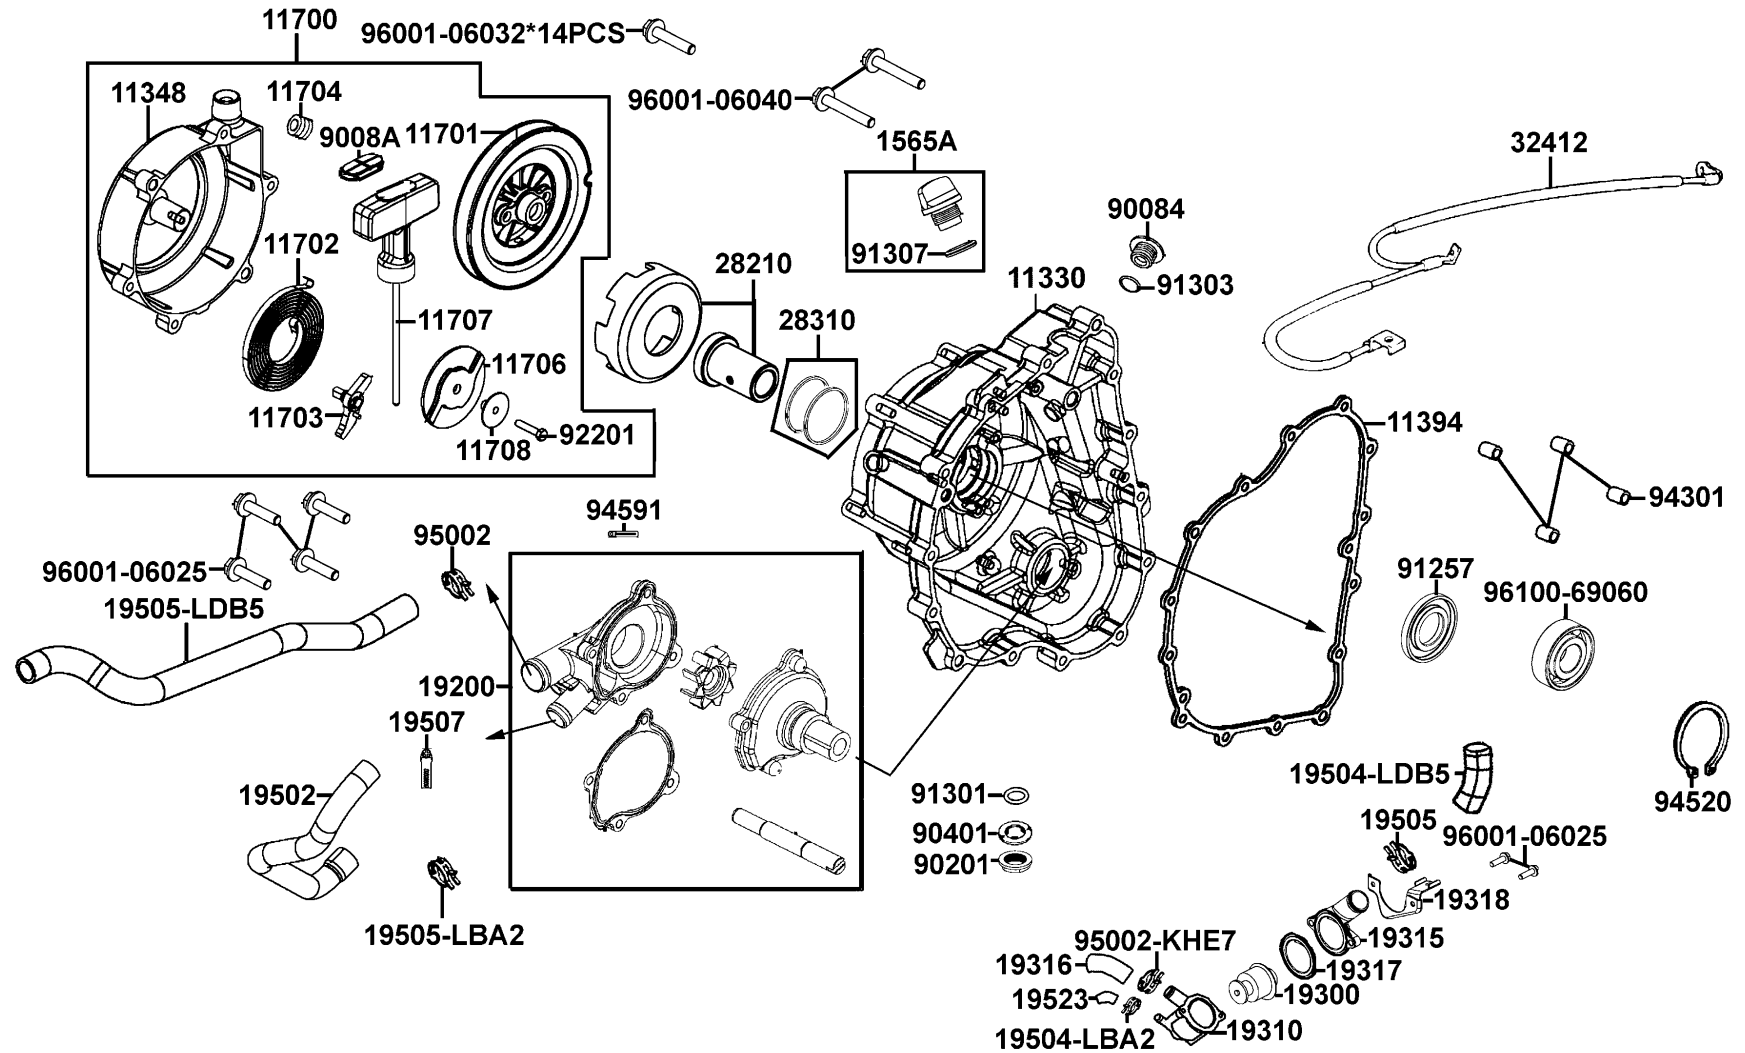

E04

Right Crankcase Cover Water Pump