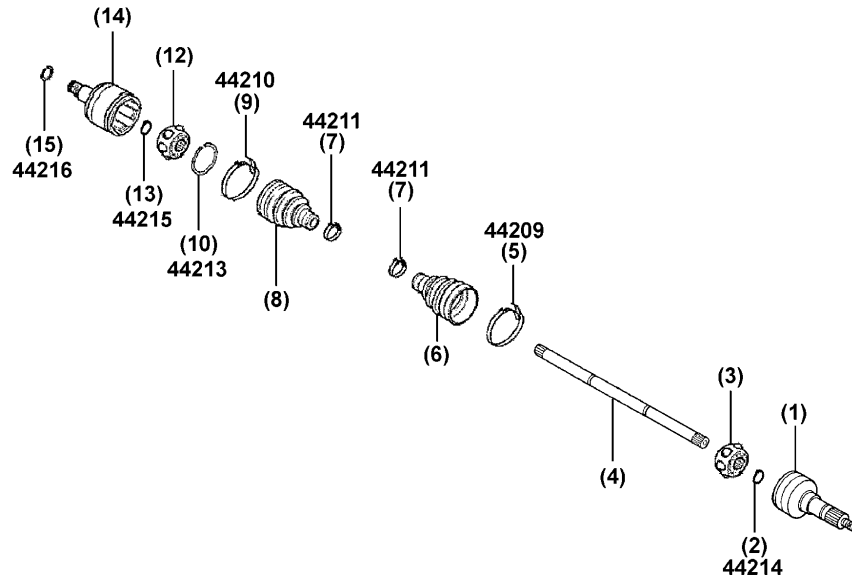

Service Kit
44201
(1) (2) (3) (4) (5) (6) (7)x2 (9) (15) 45gr(Grease) 55gr(Grease)
44204
(9) (12) (14) (15) 55gr(Grease)
44207
(5) (6) (7)x2 (9) (15) 45gr(Grease) 55gr(Grease)
44208
(7) (8) (9) (15) 55gr(Grease)