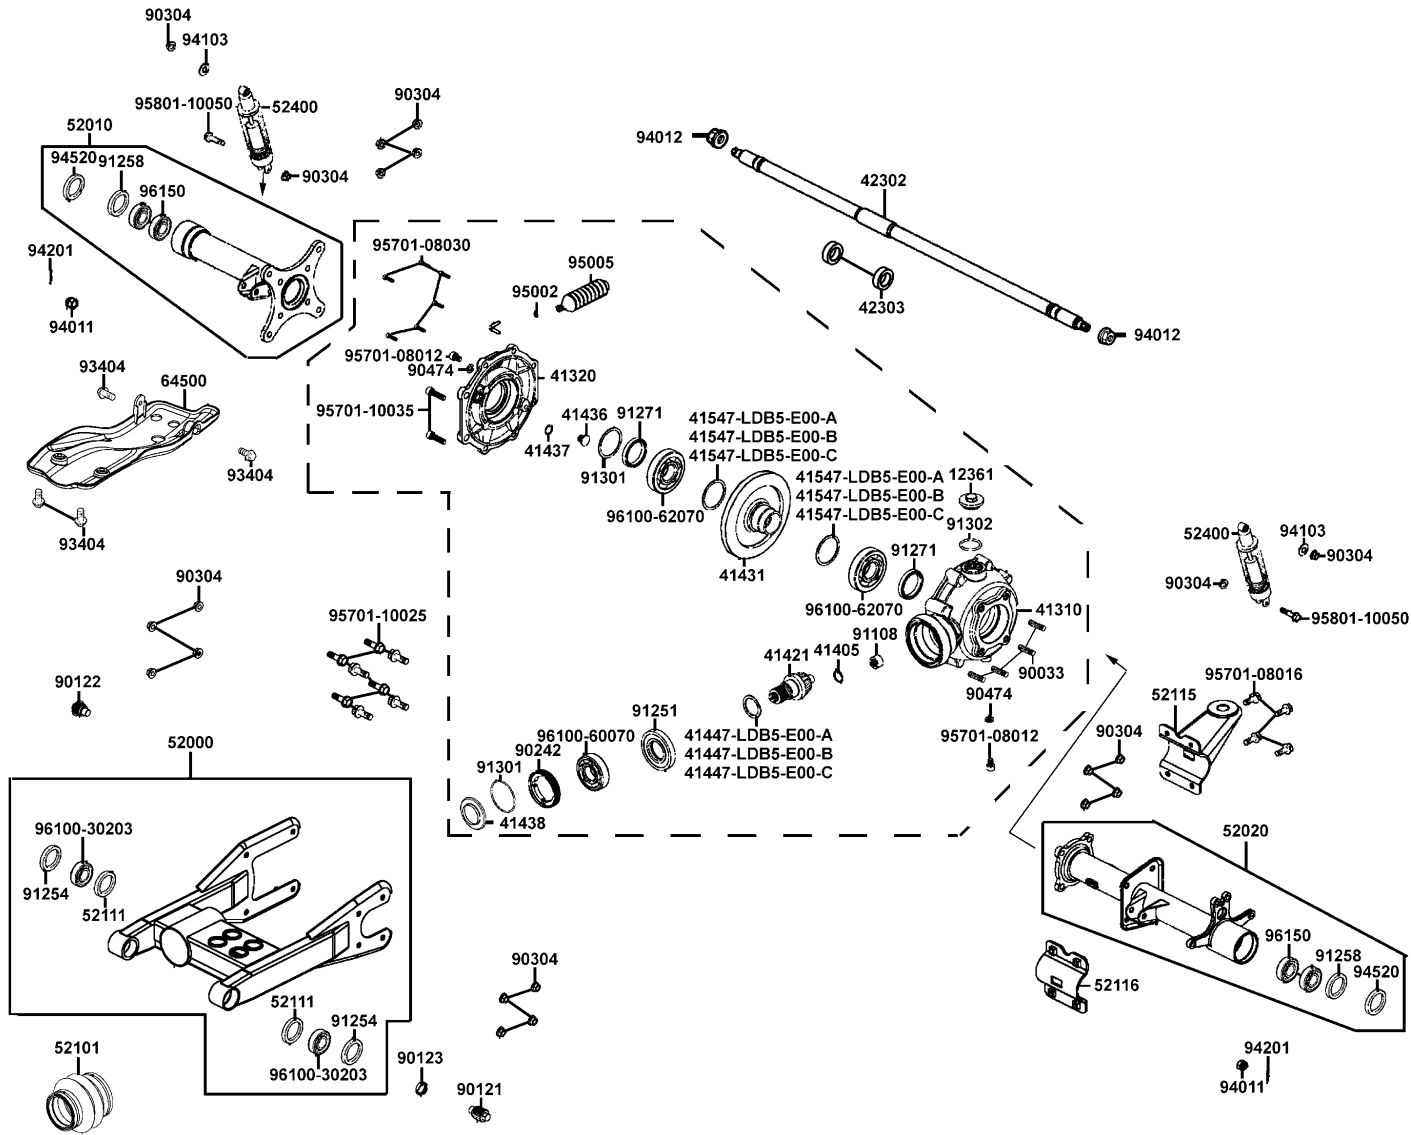

Rr Cushion Gear Assy Rr Final