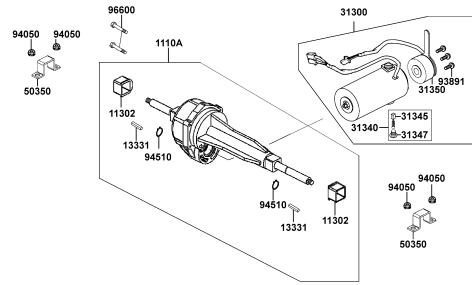

NO	MODEL			EQ35BA(FL) COLOR CHART			
	PHOTO NO			NO. 1	NO. 2	NO. 3	
	BASIC COLOR			Deep Blue Metallic	Bright Silver	Dark Red	
	CODE			Deep Blue Metallic	Bright Silver	Dark Red	
	PARTS NAME	PARTS NO.	VERSION	PB183MA	NH045MA	RR132MA	
1	BUMPER FR	64302-LAC5-900	5	N1R			
2	MOLD A	64311-LAC5-900	2				
3	PLUG FLOOR	64316-LAC5-900	2				
4	MAT FLOOR	64320-LAC5-900	2				
5	COVER FLOOR	64330-LAC5-900	4				
6	BUMPER RR	83751-LAC5-900	1				
7	FLOOR PANEL	64310-LAC5-900	5	BHP	N8P	R7P	
8	LEG SHIELD	81131-LED4-900	3				
9	BODY COVER LOW	83600-LAC5-900	5				
10	METER COVER ASSY	53207-LAC5-900	6	N8P			
11	COVER FRONT	64301-LED4-900	1				
12	COVER BODY UP	83500-LAC5-900	5				
13	SEAT ASSY	77200-LDB4-700	1	T01			
14	EMB METER	86444-LAC5-900	7				
15	LABEL BATTERY	87508-LDB4-900	0				
16	LABLE SPEED SW	87562-LBE1-E00	2				
17	USE CAUTION	87501-LAC5-900	6	T01	T02	T01	
18	MARK KYMCO	87532-KGAG-V00	5	T02			
19	STRIPE BOBY COVER	86201-LDB4-900	2				
20	MARK DRIVE CAUTION	87560-LAC5-900	3				
DATE OF STARTING-SALES							
DATE OF END-SALES							

CONTENTS - ENGINE GROUP

E01 Motor