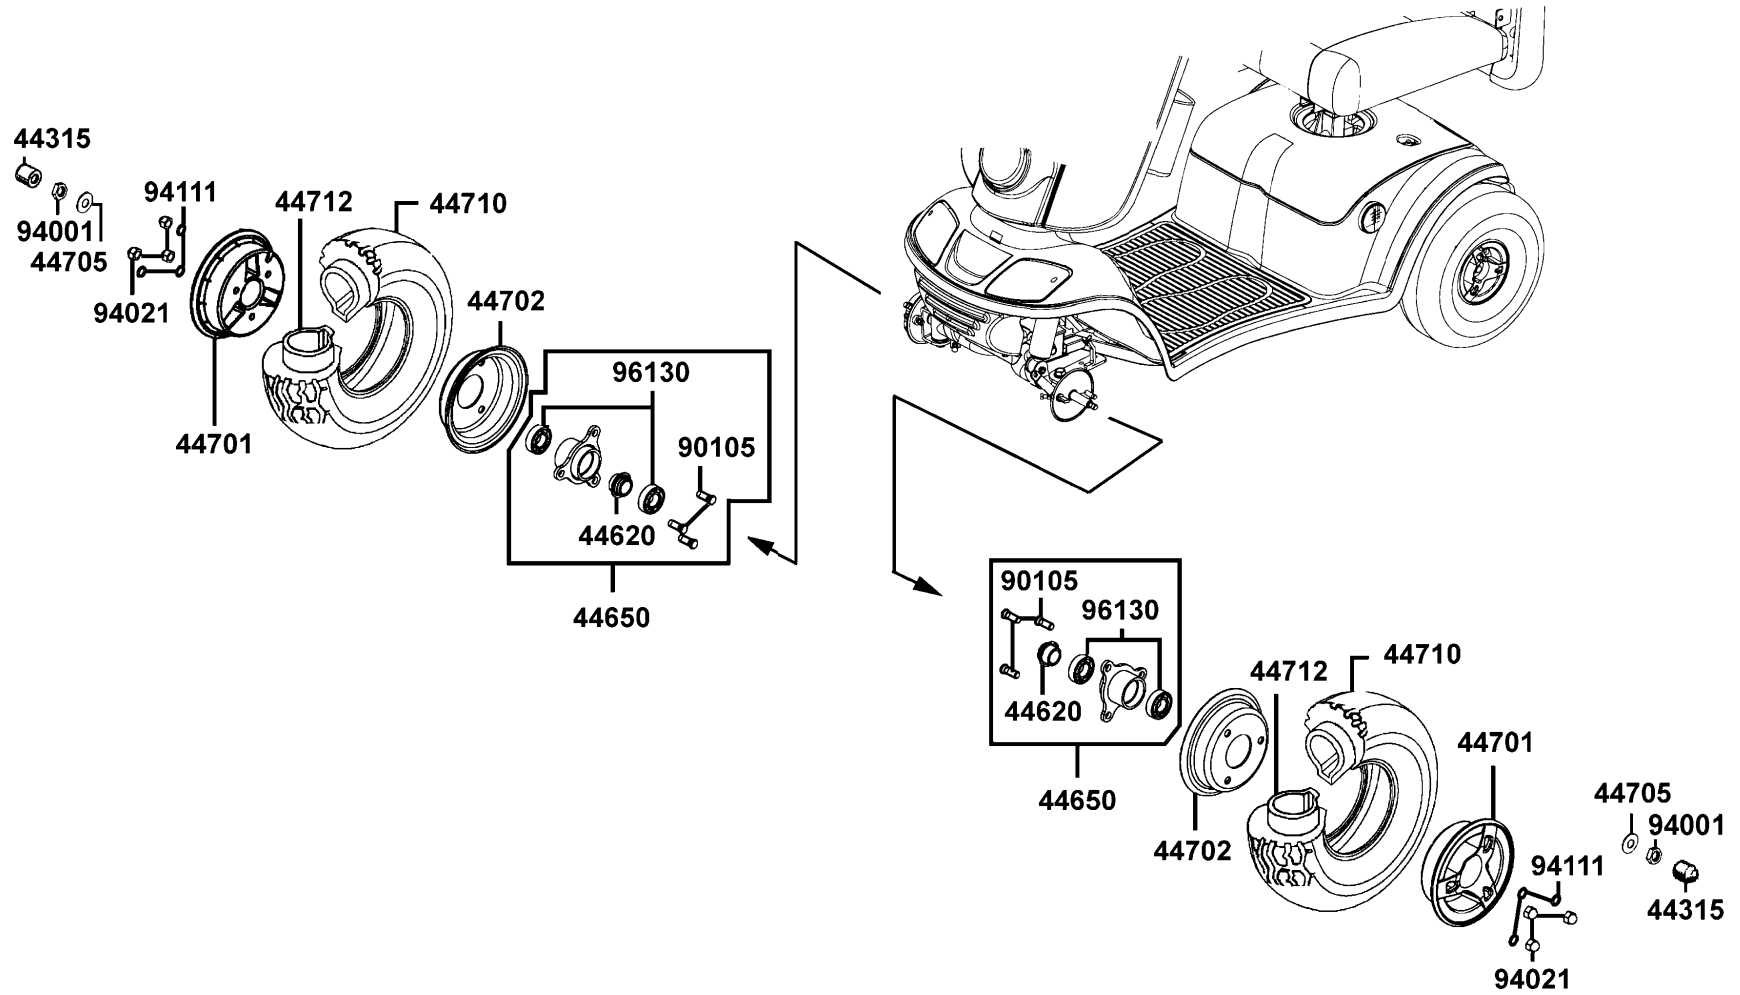

F05

Front Wheel