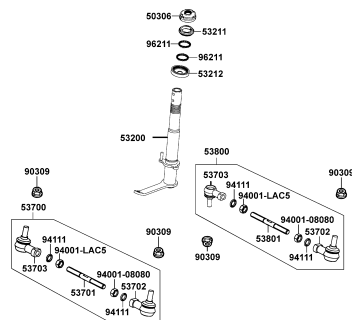

CONTENTS - ENGINE GROUP

E01 Motor

CONTENTS - FRAME GROUP

F01 Head Light

F02 Handle Steering

F03 Floor

F04 Steering Stem

F05 Front Wheel

F06 Rear Wheel

F07 Seat

F08 Battery

F09 Body Cover

CONTENTS - FRAME GROUP

<p>F10 Winker Assy RH</p>	<p>F11 Harness Wire</p>	<p>F12 Frame Body</p>
<p>F13 Caution Label</p>	<p>F14 Mark</p>	<p>F15 KEY COMP</p>

E01

Motor

Sales mark	Ref no	Part no	Description	Reg description	Regd no	E01
	1110A	1110A-LDB4-E20	MISSION ASSY	MISSION ASSY	1	
	11302	11302-LAC5-900	RUBBER	RUBBER	2	
	13331	13331-LAC5-900	KEY 4.8X4.8X40	KEY 4.8X4.8X40	2	
#	31300	31300-LDB4-E21	MOTOR ASSY	MOTOR ASSY	1	
	31340	31340-LAC5-900	BRUSH ASSY	BRUSH ASSY	2	
	31345	31345-LAC5-305	BRUSH	BRUSH	2	
	31347	31347-LAC5-305	CAP BRUSH	CAP BRUSH	2	
	31350	31350-LDB4-E20	BRAKE ASSY	BRAKE ASSY	1	
	50350	50350-LDB4-900	CONNECTOR GEAR BOX	CONNECTOR GEAR BOX	2	
	93891	93891-04012-07	SCREW WASH 4X12	SCREW WASH 4X12	3	
	94050	94050-08080	NUT FLANGE 8MM	NUT FLANGE 8MM	4	
	94510	94510-19000	CIRCLIP EX 1.9	CIRCLIP EX 1.9	2	
	96600	96600-06060-06	SOCKET BOLT 6X60	SOCKET BOLT 6X60	2	