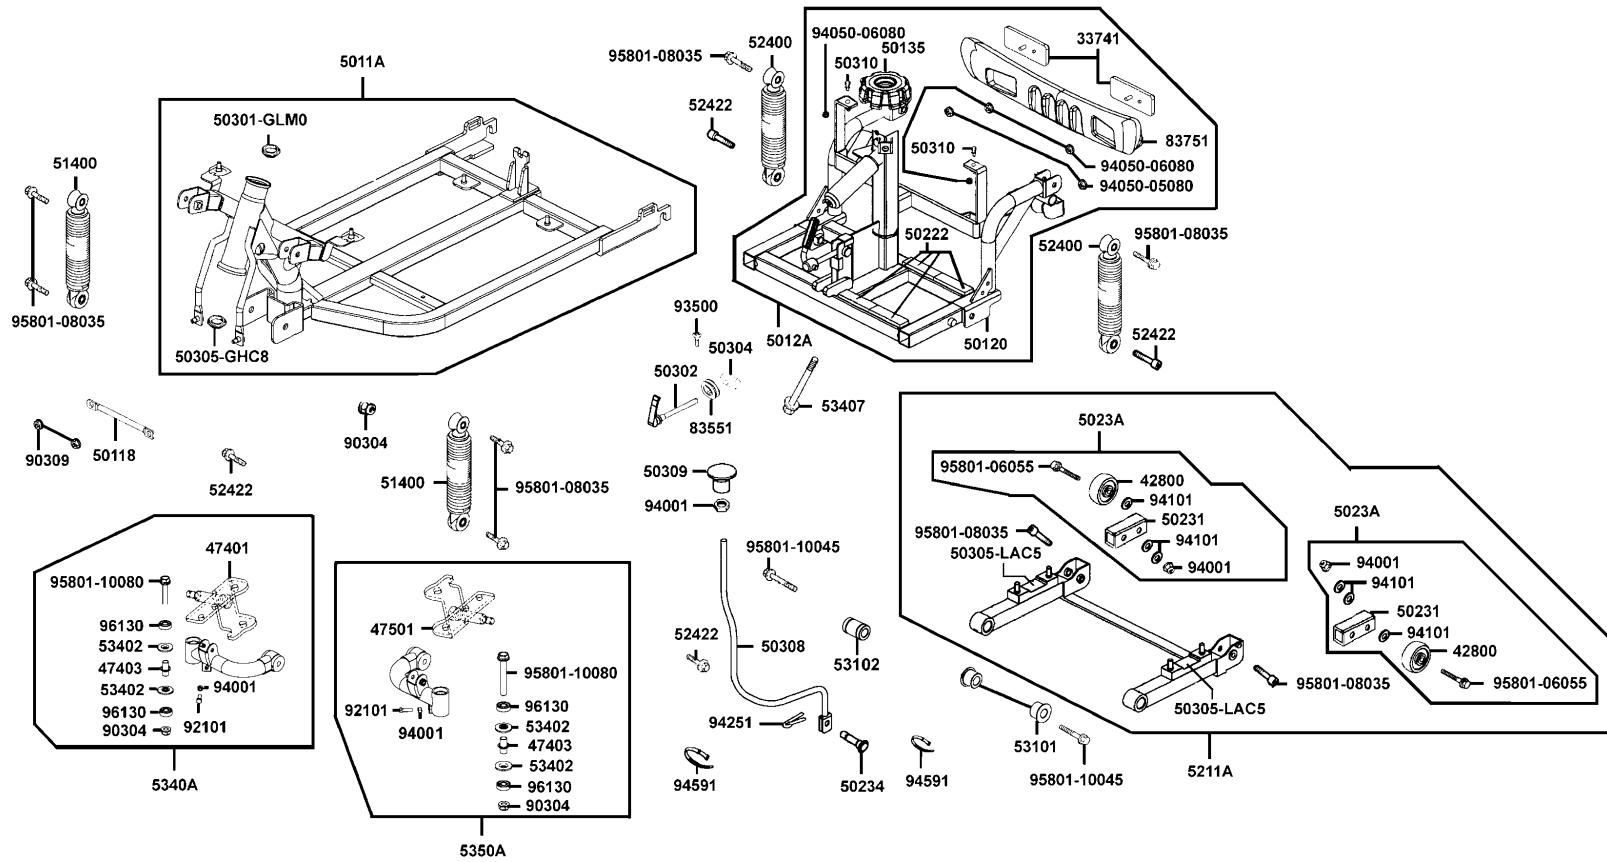

F12

Frame Body