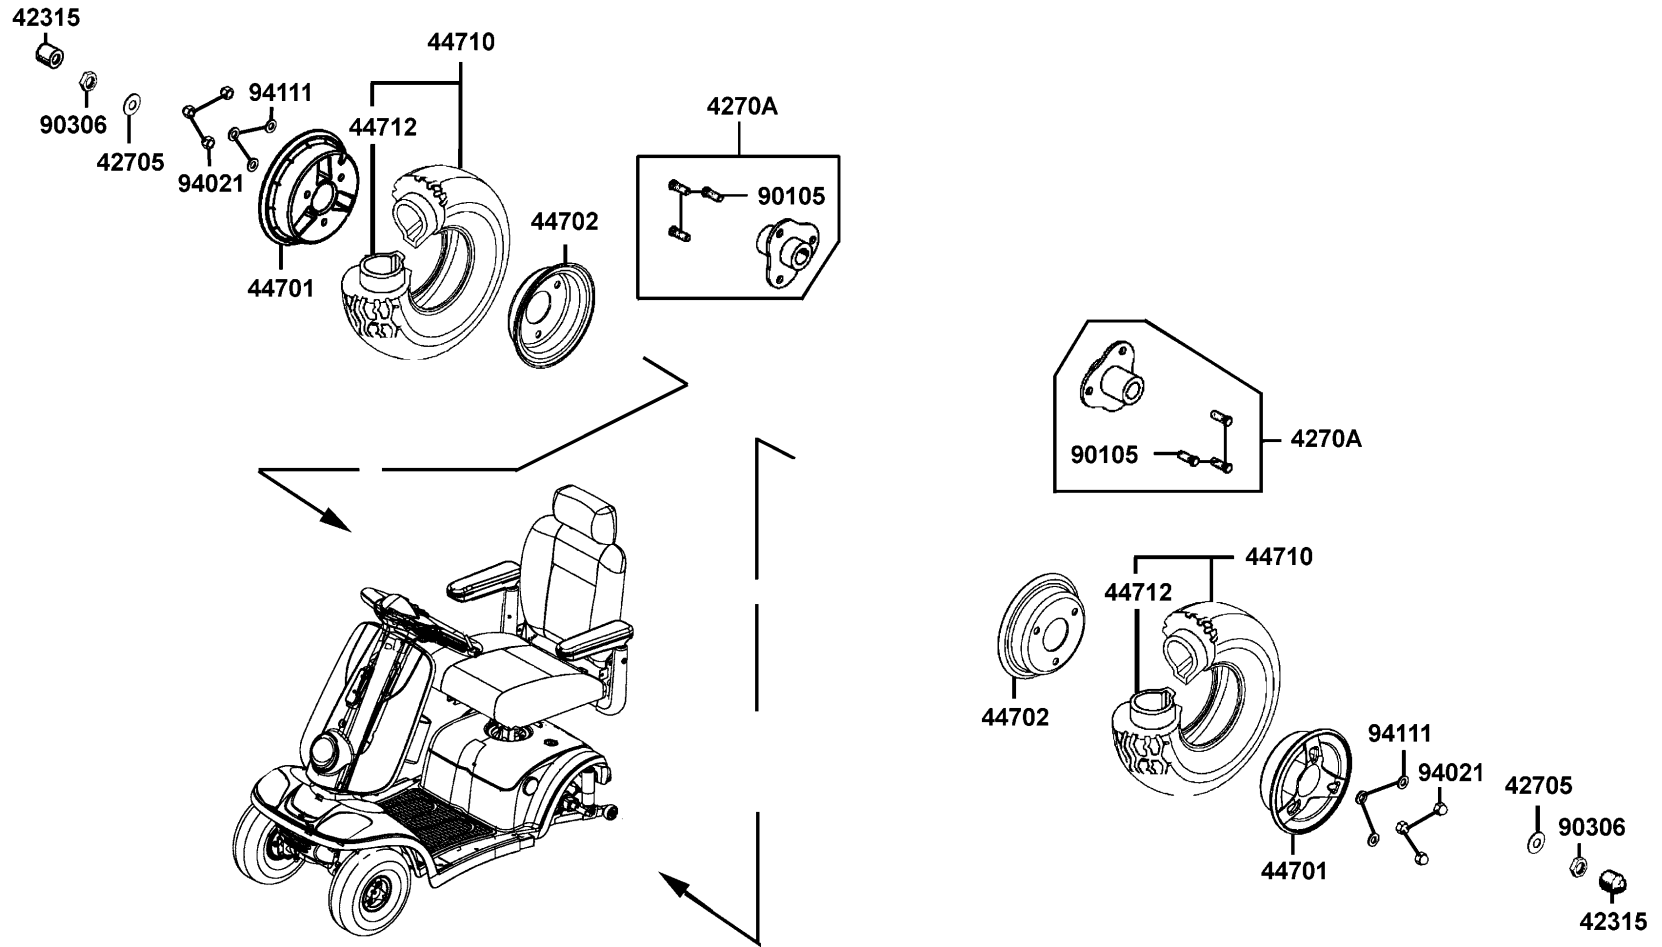

F06

Rear Wheel