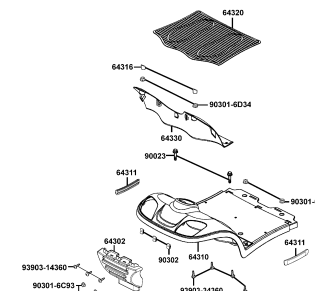

CONTENTS - ENGINE GROUP

E01 Motor

CONTENTS - FRAME GROUP

F01 Head Light

F02 Handle Steering

F03 Floor

F04 Steering Stem

F05 Front Wheel

F06 Rear Wheel

F07 Seat

F08 Battery

F09 Body Cover

CONTENTS - FRAME GROUP

<p>F10 Winker Assy RH</p>	<p>F11 Harness Wire</p>	<p>F12 Frame Body</p>
<p>F13 Caution Label</p>	<p>F14 Mark</p>	<p>F15 KEY COMP</p>