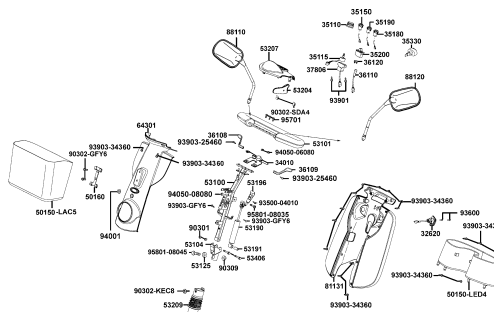

CONTENTS - ENGINE GROUP

E01 Motor

CONTENTS - FRAME GROUP

F01 Head Light

F02 Handle Steering

F03 Floor

F04 Steering Stem

F05 Front Wheel

F06 Rear Wheel

F07 Seat

F08 Battery

F09 Body Cover

CONTENTS - FRAME GROUP

<p>F10 Winker Assy RH</p>	<p>F11 Harness Wire</p>	<p>F12 Frame Body</p>
<p>F13 Caution Label</p>	<p>F14 Mark</p>	<p>F15 KEY COMP</p>

E01

Motor

Sales mark	Ref no	Part no	Description	Reg description	Regd no	E01
	1110A	1110A-LDB4-E20	MISSION ASSY	MISSION ASSY	1	
	11302	11302-LAC5-900	RUBBER	RUBBER	2	
	13331	13331-LAC5-900	KEY 4.8X4.8X40	KEY 4.8X4.8X40	2	
#	31300	31300-LDB4-E21	MOTOR ASSY	MOTOR ASSY	1	
	31340	31340-LAC5-900	BRUSH ASSY	BRUSH ASSY	2	
	31345	31345-LAC5-305	BRUSH	BRUSH	2	
	31347	31347-LAC5-305	CAP BRUSH	CAP BRUSH	2	
	31350	31350-LDB4-E20	BRAKE ASSY	BRAKE ASSY	1	
	50350	50350-LDB4-900	CONNECTOR GEAR BOX	CONNECTOR GEAR BOX	2	
	93891	93891-04012-07	SCREW WASH 4X12	SCREW WASH 4X12	3	
	94050	94050-08080	NUT FLANGE 8MM	NUT FLANGE 8MM	4	
	94510	94510-19000	CIRCLIP EX 1.9	CIRCLIP EX 1.9	2	
	96600	96600-06060-06	SOCKET BOLT 6X60	SOCKET BOLT 6X60	2	