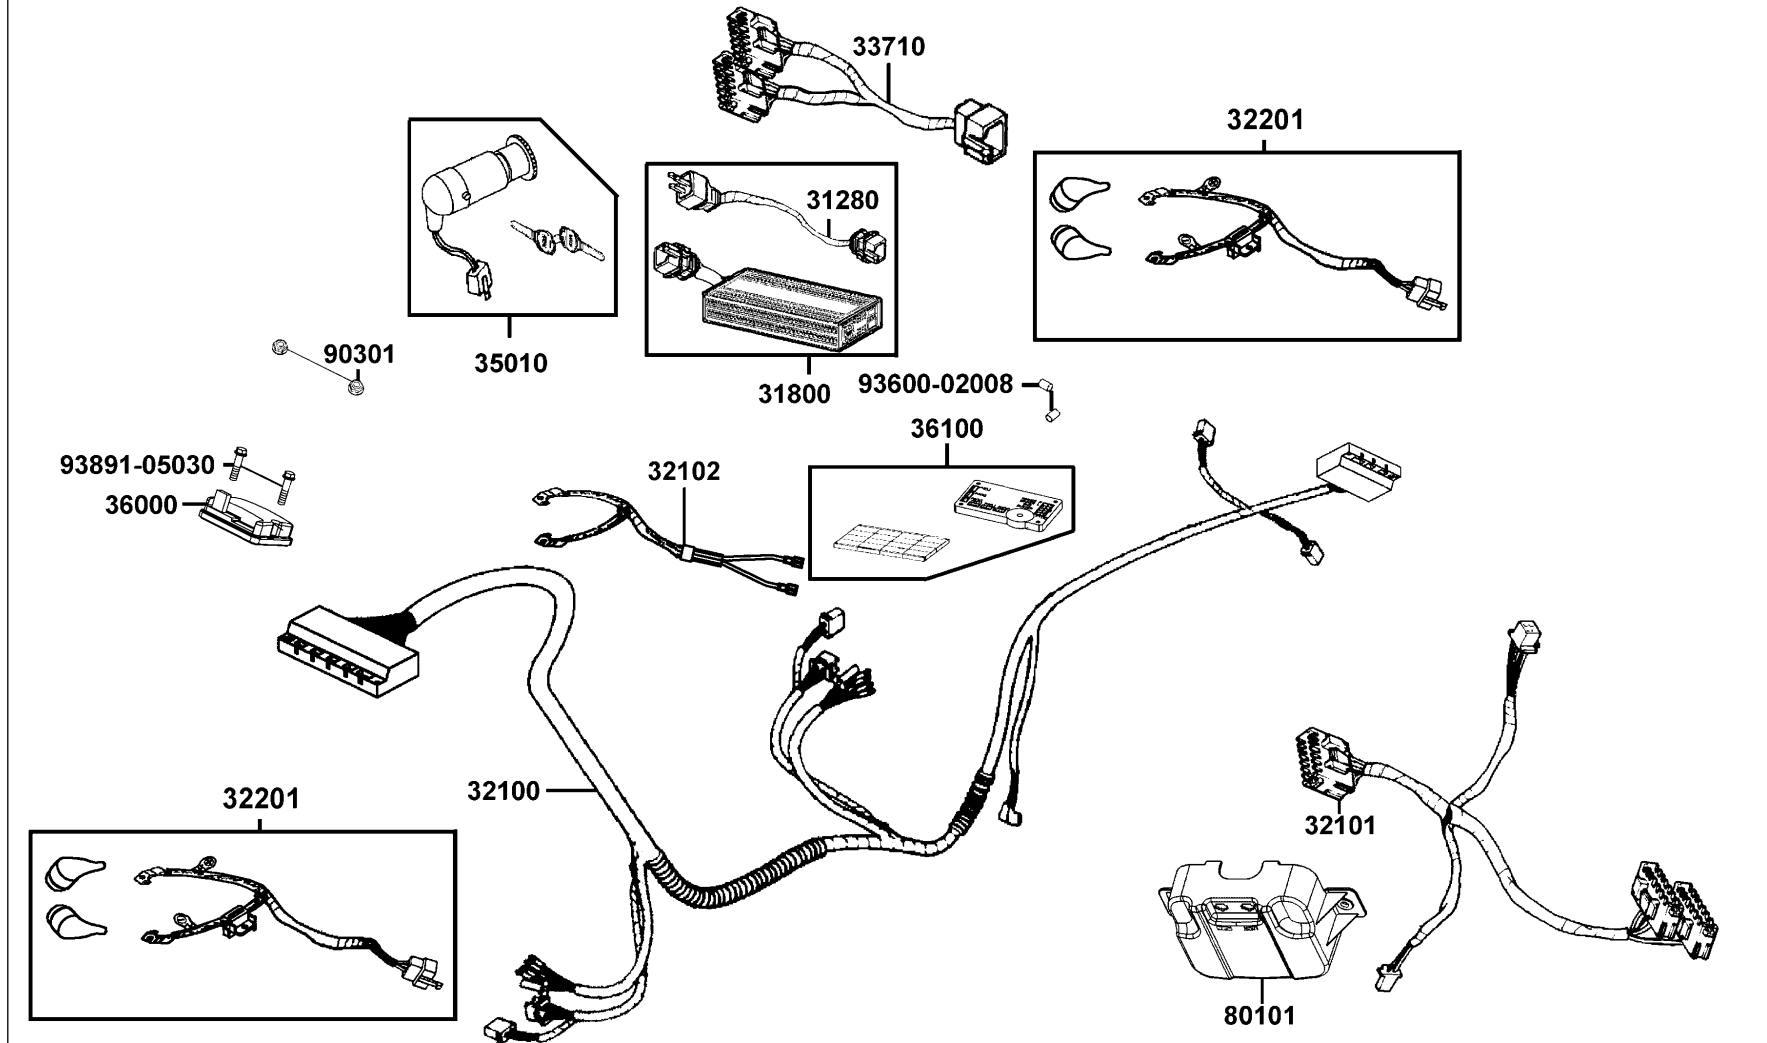

F10

Winker Assy RH

Sales mark	Ref no	Part no	Description	Reg description	Regd no	F10
	33400	33400-LAC5-900	WINKER ASSY RH FR	WINKER ASSY RH FR	1	
	33401	33401-LAC5-900	LENS COMP R FR WINKER	LENS COMP R FR WINKER	1	
	33404	33404-LAC5-900	BASE COMP R FR WINKER	BASE COMP R FR WINKER	1	
	33450	33450-LAC5-900	WINKER ASSY LH FR	WINKER ASSY LH FR	1	
	33451	33451-LAC5-900	LENS COMP L FR WINKER	LENS COMP L FR WINKER	1	
	33454	33454-LAC5-900	BASE COMP L FR WINKER	BASE COMP L FR WINKER	1	
	33600	33600-LAC5-900	WINKER ASSY R RR	WINKER ASSY R RR	1	
	33601	33601-LAC5-900	LENS COMP R RR WINKER	LENS COMP R RR WINKER	1	
	33604	33604-LAC5-900	BASE COMP R RR WINKER	BASE COMP R RR WINKER	1	
	33650	33650-LAC5-900	WINKER ASSY L RR	WINKER ASSY L RR	1	
	33651	33651-LAC5-900	LENS COMP L RR WINKER	LENS COMP L RR WINKER	1	
	33654	33654-LAC5-900	BASE COMP L RR WINKER	BASE COMP L RR WINKER	1	
	34903	34903-LAC5-900	BULB POSITION	BULB POSITION	4	
	34905	34905-LAC5-900	BULB WINKER	BULB WINKER	4	
	93901	93901-32310	SCREW TAPPING 3*12	SCREW TAPPING 3*12	4	
	93903	93903-34360	SCREW TAPPING 4*12	SCREW TAPPING 4*12	12	

F11

Harness Wire

Sales mark	Ref no	Part no	Description	Reg description	Regd no	F11
	31280	31280-LAC5-900	CORD AC POWER	CORD AC POWER	1	
	31800	31800-LAC5-E71	BATTERY CHARGER ASSY	BATTERY CHARGER ASSY	1	
	32100	32100-LAC5-710	HARNESS WIRE	HARNESS WIRE	1	
#	32101	32101-LDB4-M32	SUB HARNESS A	SUB HARNESS A	1	
#	32102	32102-LDB4-E21	CORD SET POWER	CORD SET POWER	1	
	32201	32201-LDB4-E21	CONNECT CORD BATTERY	CONNECT CORD BATTERY	2	
	33710	33710-LDB4-900	SOCKET RR COMP	SOCKET RR COMP	1	
	35010	35010-LAC5-E00	KEY SET	KEY SET	1	
#	36000	36000-LED4-E23	ELEC CONTROLLER UNIT	ELEC CONTROLLER UNIT	1	
	36100	36100-LED4-900	CONTROL METER	CONTROL METER	1	
	80101	80101-LDB4-900	COVER CONTROL UNIT	COVER CONTROL UNIT	1	
	90301	90301-6D34-671	NUT FLANGE 6MM	NUT FLANGE 6MM	2	
	93600	93600-02008-0A	SCREW FLAT 2.5X8	SCREW FLAT 2.5X8	2	
	93891	93891-05030-06	SCREW WASHER 5*30	SCREW WASHER 5*30	2	