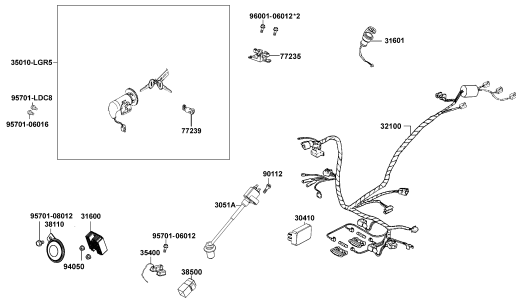

CONTENTS - FRAME GROUP

F19 Wire Harness