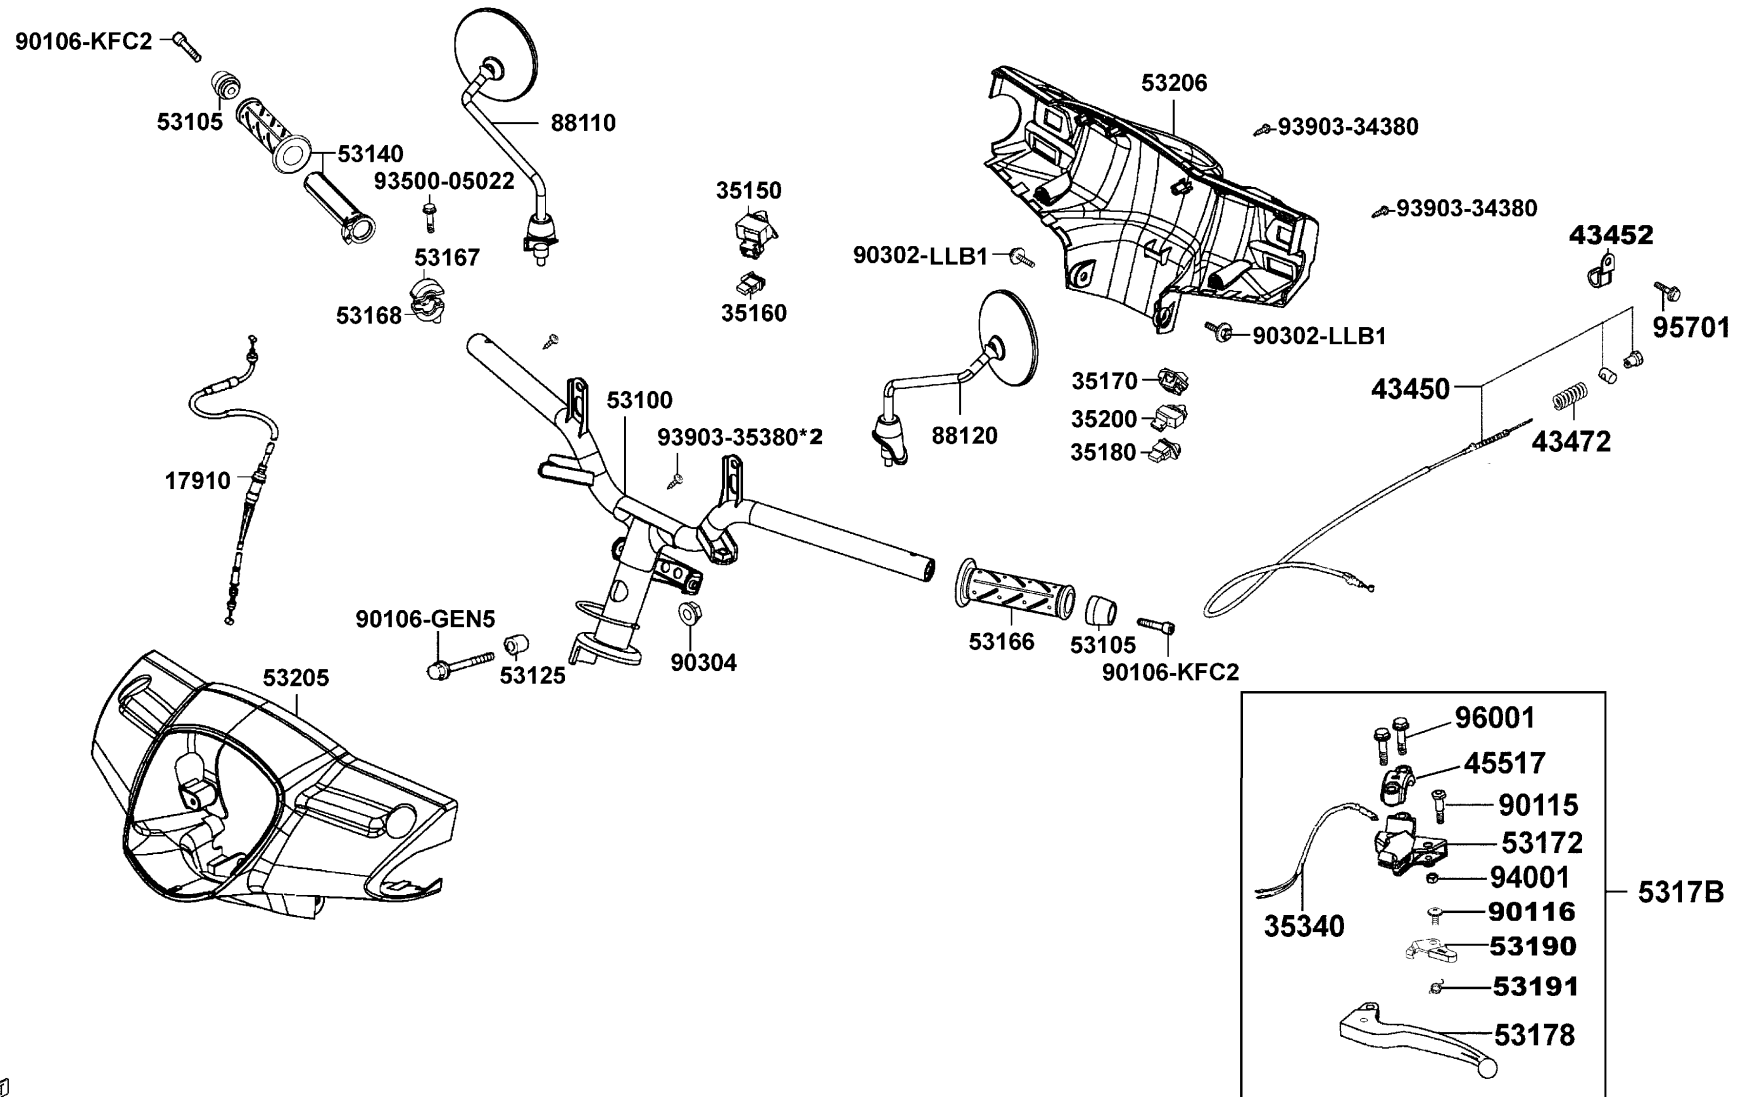

F03

Handle Steering Handle Cover