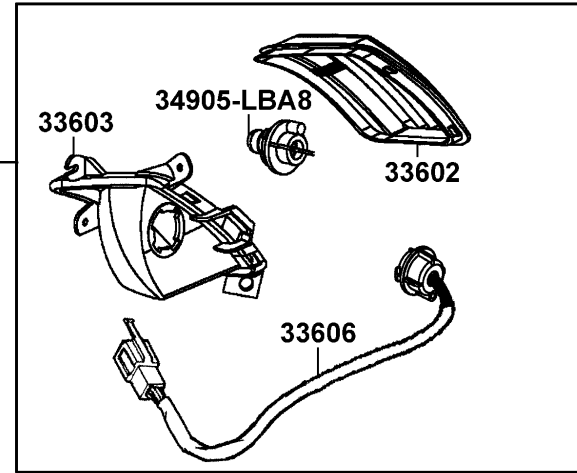

93903-34380 X14

90305-GHK8

33650