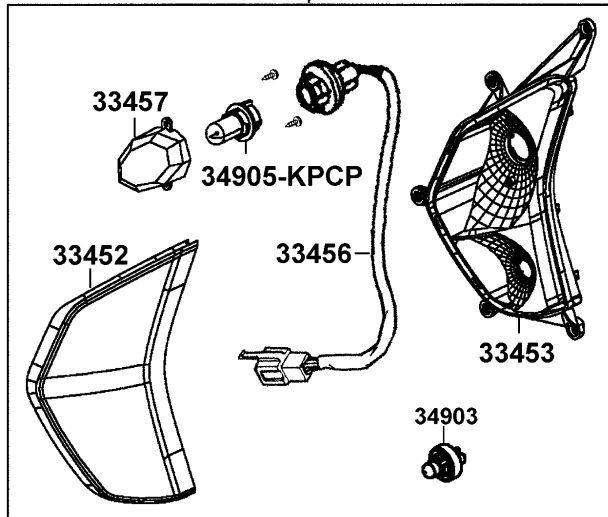

E05

Driven Pulley

Sales mark	Ref no	Part no	Description	Reg description	Regd no	E05
	91001	91001-GA7-7010-M1			1	
	91103	91103-GAR1-004	BRG NEEDLE 17*25*18 WS	BRG NEEDLE 17*25*18 WS	1	
	91211	91211-KEE1-900	OIL SEAL 34*39*3		2	
	91301	91301-KEE1-900	O-RING 36*1.5		1	
	91302	91302-KEE1-900	O-RING 39.8*2.2		1	
	94001	94001-12280-0S	NUT HEX 12MM	NUT HEX 12MM	1	
	94050	94050-10080	NUT FLANGE 10MM	NUT FLANGE 10MM	1	
	94520	94520-24000	CIR CLIP IN 24	CIR CLIP IN 24	1	

F17

Front Winker

33400
33450

93903-34380 X14

90305-GHK8

33650

90305-GHK8

Sales mark	Ref no	Part no	Description	Reg description	Regd no	F17
	33400	33400-LGR5-E10	WINKER ASSY R FR	WINKER ASSY R FR	1	
	33402	33402-LGR5-E10	"LENS,R,FR WINKER"	"LENS,R,FR WINKER"	1	
	33403	33403-LGR5-E10	"BASE,R,FR WINKER"	"BASE,R,FR WINKER"	1	
	33406	33406-LGR5-E10	SOCKET COMP.,R,FR WINKER	SOCKET COMP.,R,FR WINKER	1	
	33407	33407-LGR5-E10	"INNER LENS,L,WINKER"	"INNER LENS,L,WINKER"	1	
	33450	33450-LGR5-E10	WINKER ASSY L FR	WINKER ASSY L FR	1	
	33452	33452-LGR5-E10	"LENS,L,FR WINKER"	"LENS,L,FR WINKER"	1	
	33453	33453-LGR5-E10	BASE,L,FR WINKER	BASE,L,FR WINKER	1	
	33456	33456-LGR5-E10	"SOCKET COMP.,L,FR WINKER"	"SOCKET COMP.,L,FR WINKER"	1	
	33457	33457-LGR5-E10	"INNER LENS,L,WINKER"	"INNER LENS,L,WINKER"	1	
	33600	33600-LGR5-E10	WINKER SET R RR	WINKER SET R RR	1	
	33602	33602-LGR5-E10	LENS,R,RR WINKER	LENS,R,RR WINKER	1	
	33603	33603-LGR5-E10	"BASE,R,RR WINKER"	"BASE,R,RR WINKER"	1	
	33606	33606-LGR5-E10	"SOCKET COMP.,R,RR WINKER"	"SOCKET COMP.,R,RR WINKER"	1	
	33650	33650-LGR5-E10	WINKER SET L RR	WINKER SET L RR	1	
	33652	33652-LGR5-E10	"LENS,L,RR WINKER"	"LENS,L,RR WINKER"	1	
	33653	33653-LGR5-E10	BASE,L,RR WINKER	BASE,L,RR WINKER	1	
	33656	33656-LGR5-E10	"SOCKET COMP.,L,RR WINKER"	"SOCKET COMP.,L,RR WINKER"	1	
	34903	34903-LDC8-E10	BULB POSITION	BULB POSITION	2	
	34905-KPCP	34905-KPCP-900	BULB WINKER	BULB WINKER	2	