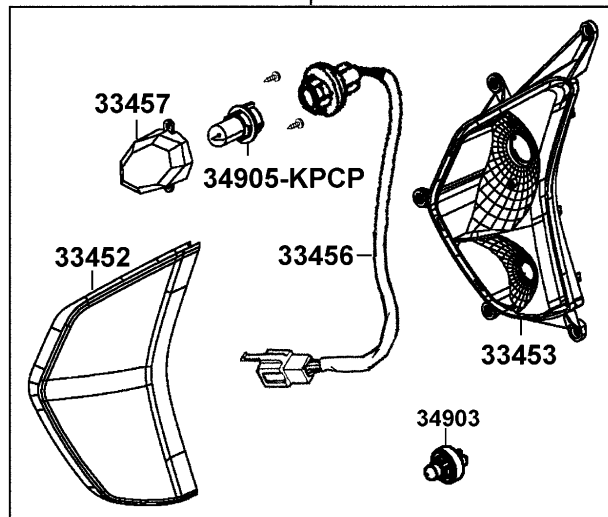

F17

Front Winker

33400
33450

93903-34380 X14

90305-GHK8

33650

90305-GHK8

Sales mark	Ref no	Part no	Description	Reg description	Regd no	F17
	34905-LBA8	34905-LBA8-E80	BULB WINKER	BULB WINKER	2	
	90305	90305-GHK8-001	NUT CLIP 6MM	NUT CLIP 6MM	2	
	93903	93903-34380	SCREW TAPPING 4*12		14	