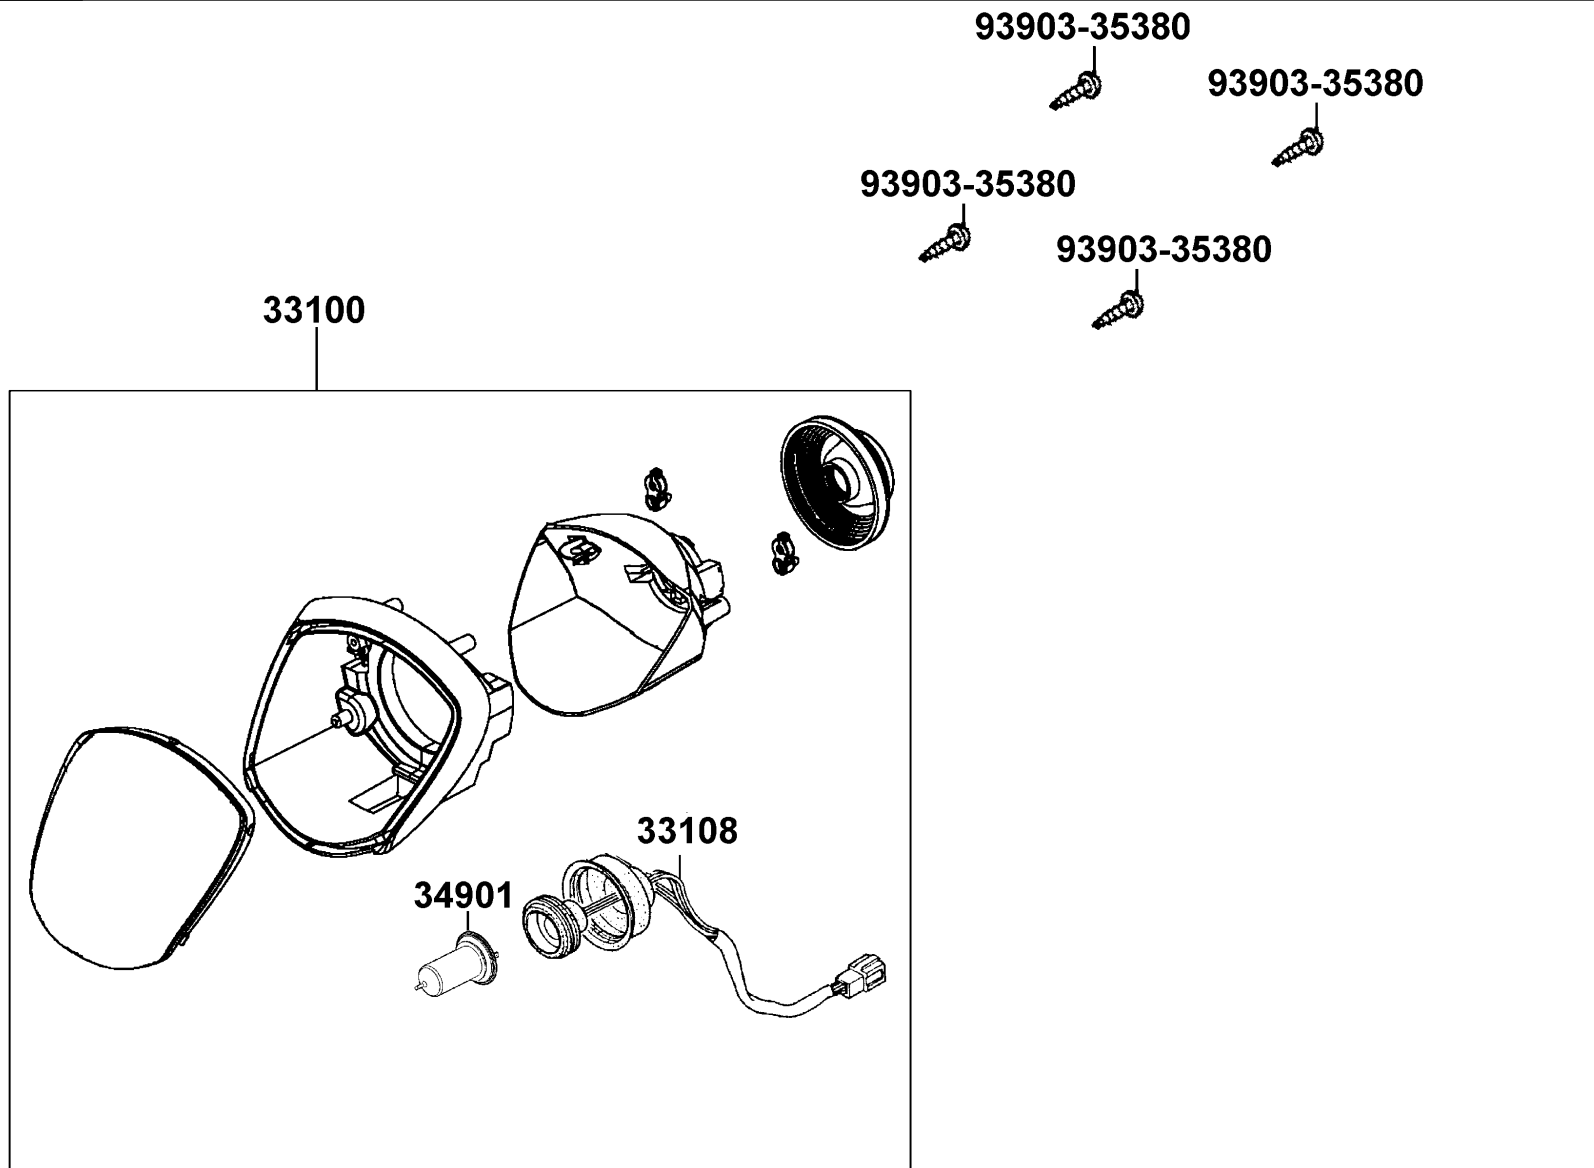

F01

Head Light