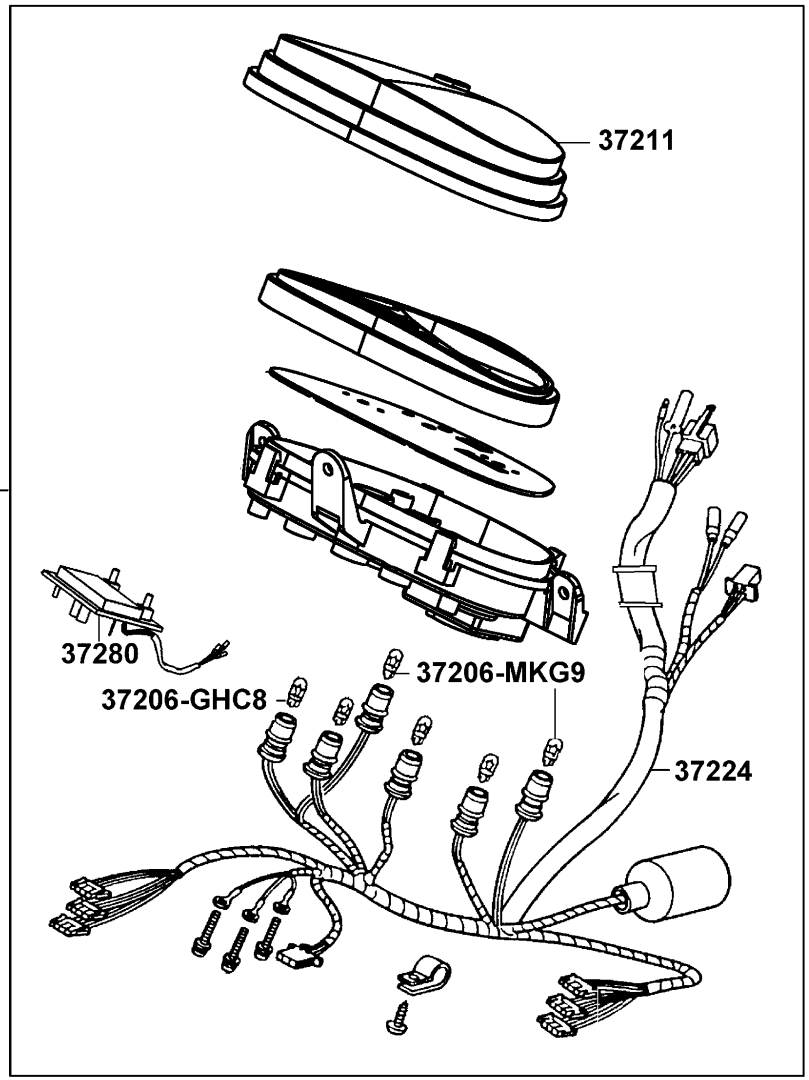

37211

37280

37206-GHC8

37206-MKG9

37224