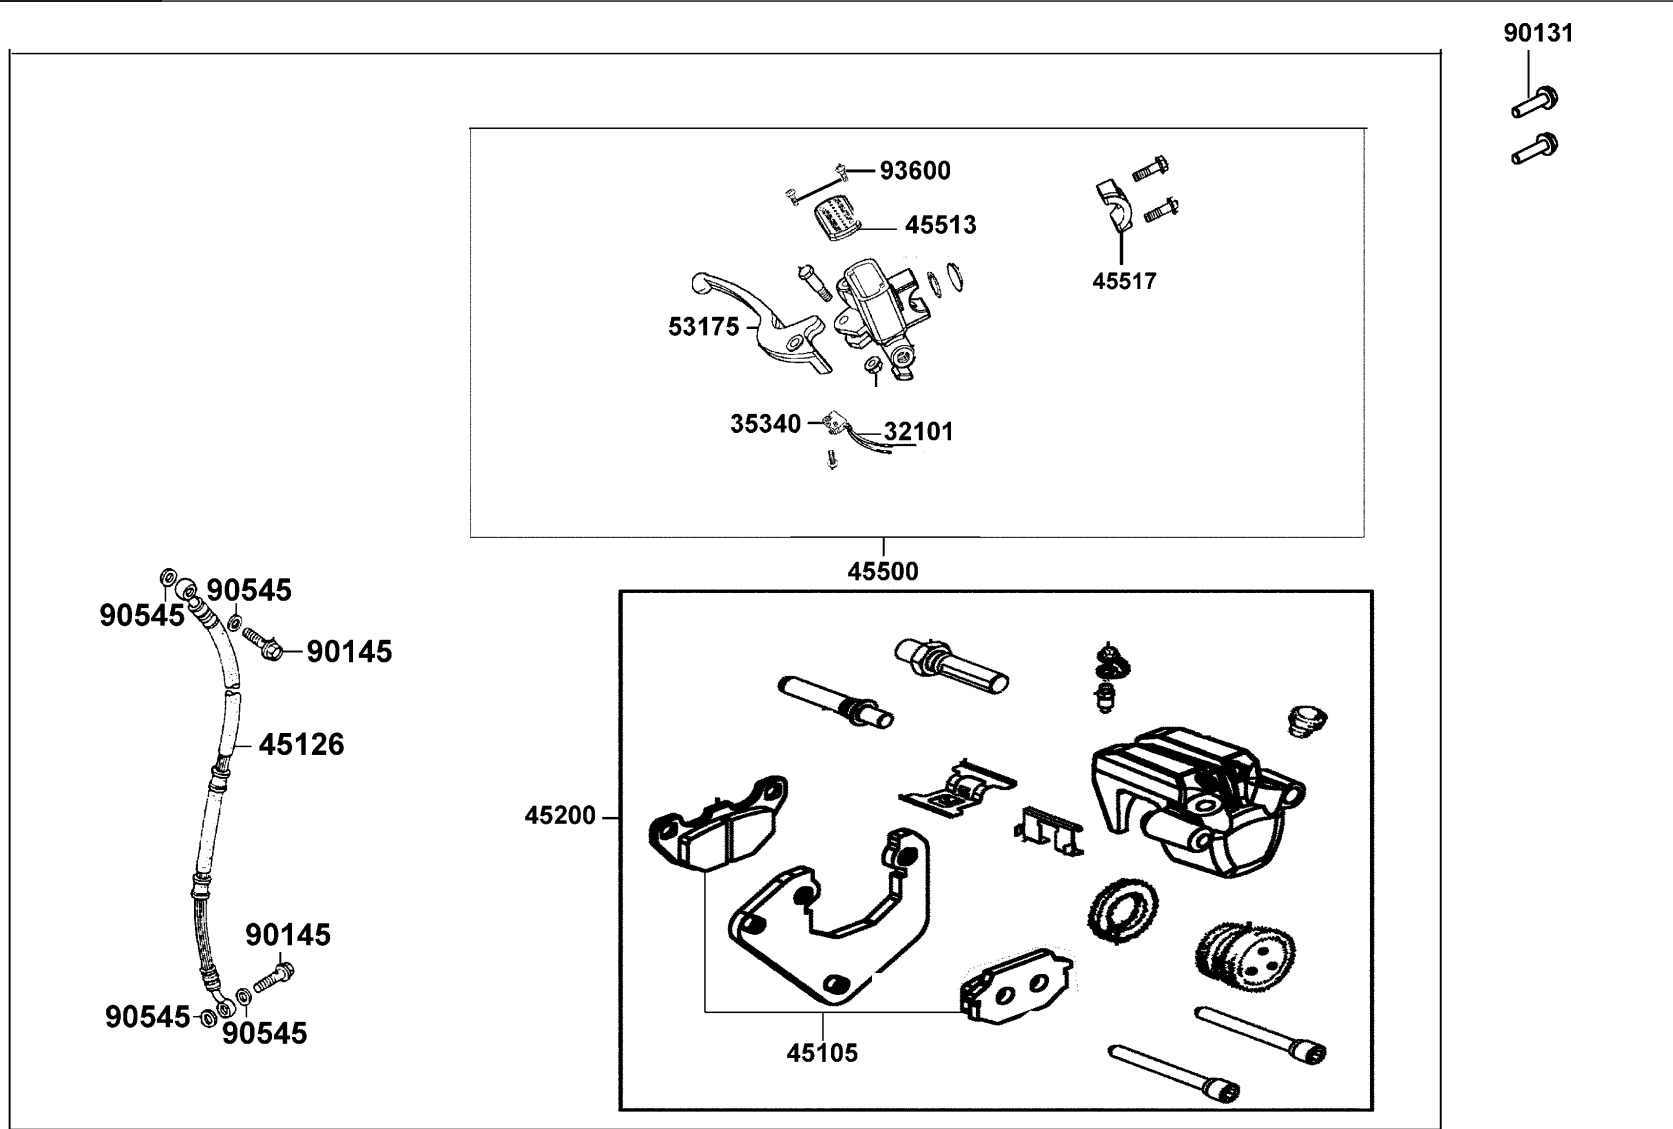

F04

Brake Master Cylinder