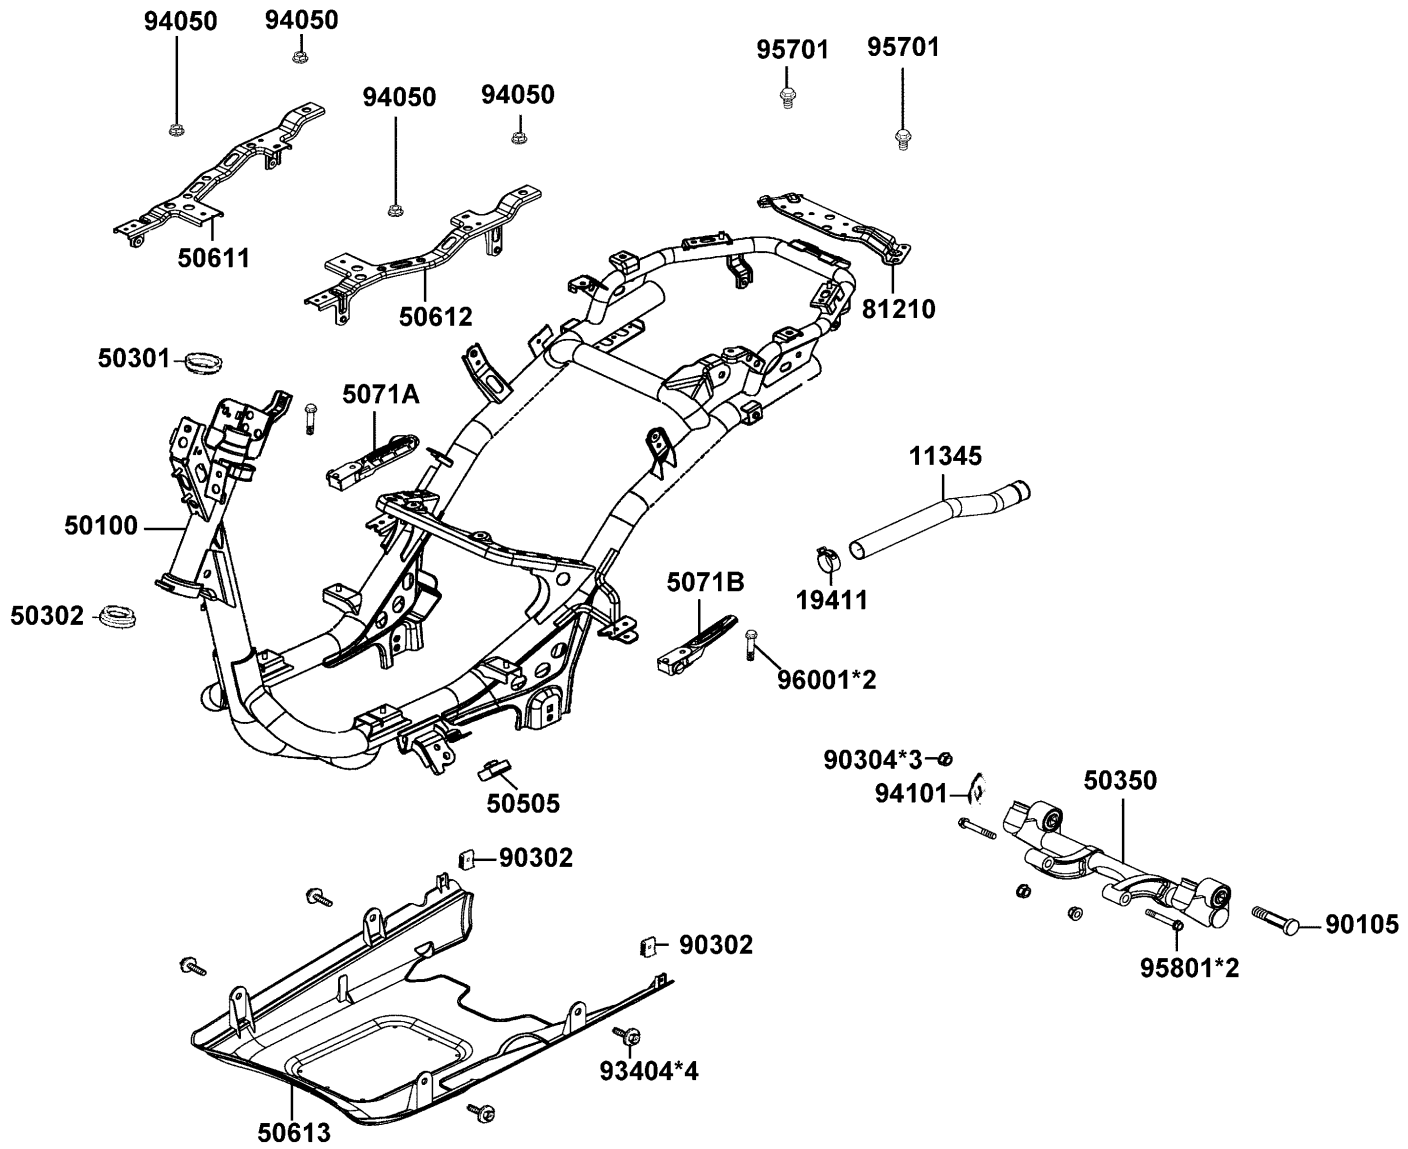

F20

Frame Body