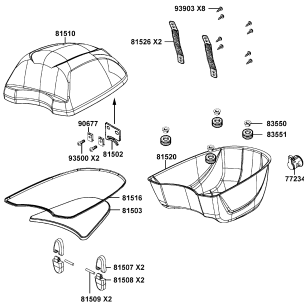

F19 Wire Harness

F20 Frame Body

F21 Air Cleaner Two

F22 Emblem Stripe

F23 RR BOX

E01

Crank Case

Sales mark	Ref no	Part no	Description	Reg description	Regd no	E01
	11100	11100-LBD6-E00	CRANK CASE COMP R		1	
	11102	11102-1G87-0040			2	
	11192	11192-KGBG-C10	"GASKET,CRANK CASE@A"	"GASKET,CRANK CASE@A"	1	
	11200	11200-LBD6-E00	CRANK CASE COMP L	CRANK CASE COMP LEFT	1	
	11203	11203-GGC7-W10	UNDER RUBBER BUSH REAR CUSHION	UNDER RUBBER BUSH REAR CUSHION	1	
**	11340	11340-LBD6-E00	COVER COMP L SIDE	COVER COMP L SIDE	1	
	11381	11381-KHC4-900	CLAMPER THROTTLE CABLE	CLAMPER THROTTLE CABLE	1	
	11395	11395-LBD6-E00	GASKET L COVER	GASKET L COVER	1	
	2823A	2823A-LBD6-E00	GEAR ASSY KICK DRIVEN	GEAR ASSY KICK DRIVEN	1	
	28250	28250-GBN2-60A	SPINDLE COMP KICK STARTER	SPINDLE COMP KICK STARTER	1	
	28253	28253-GBN2-6020			1	
	28255	28255-GFS6-001	COLLAR KICK BOSS		1	
	28281	28281-GBN2-6030			1	
	9000A	9000A-KTDT-900	BOLT ASSY SPECIAL 6*29.5	BOLT ASSY SPECIAL 6*29.5	8	
	90031	90031-KGBG-9010	BOLT A STUD 7X168		2	
	90032	90032-KGBG-9010	BOLT B STUD 7X176		2	
	90412	90412-3K29-001	WASHER THRUST10MM		1	
	90451	90451-GBN2-601	WASHER KICK SPINDLE		1	
	90474	90474-3C33-001	WASHER 8MM	WASHER 8MM	1	
	9052A	9052A-GFY6-9500			1	