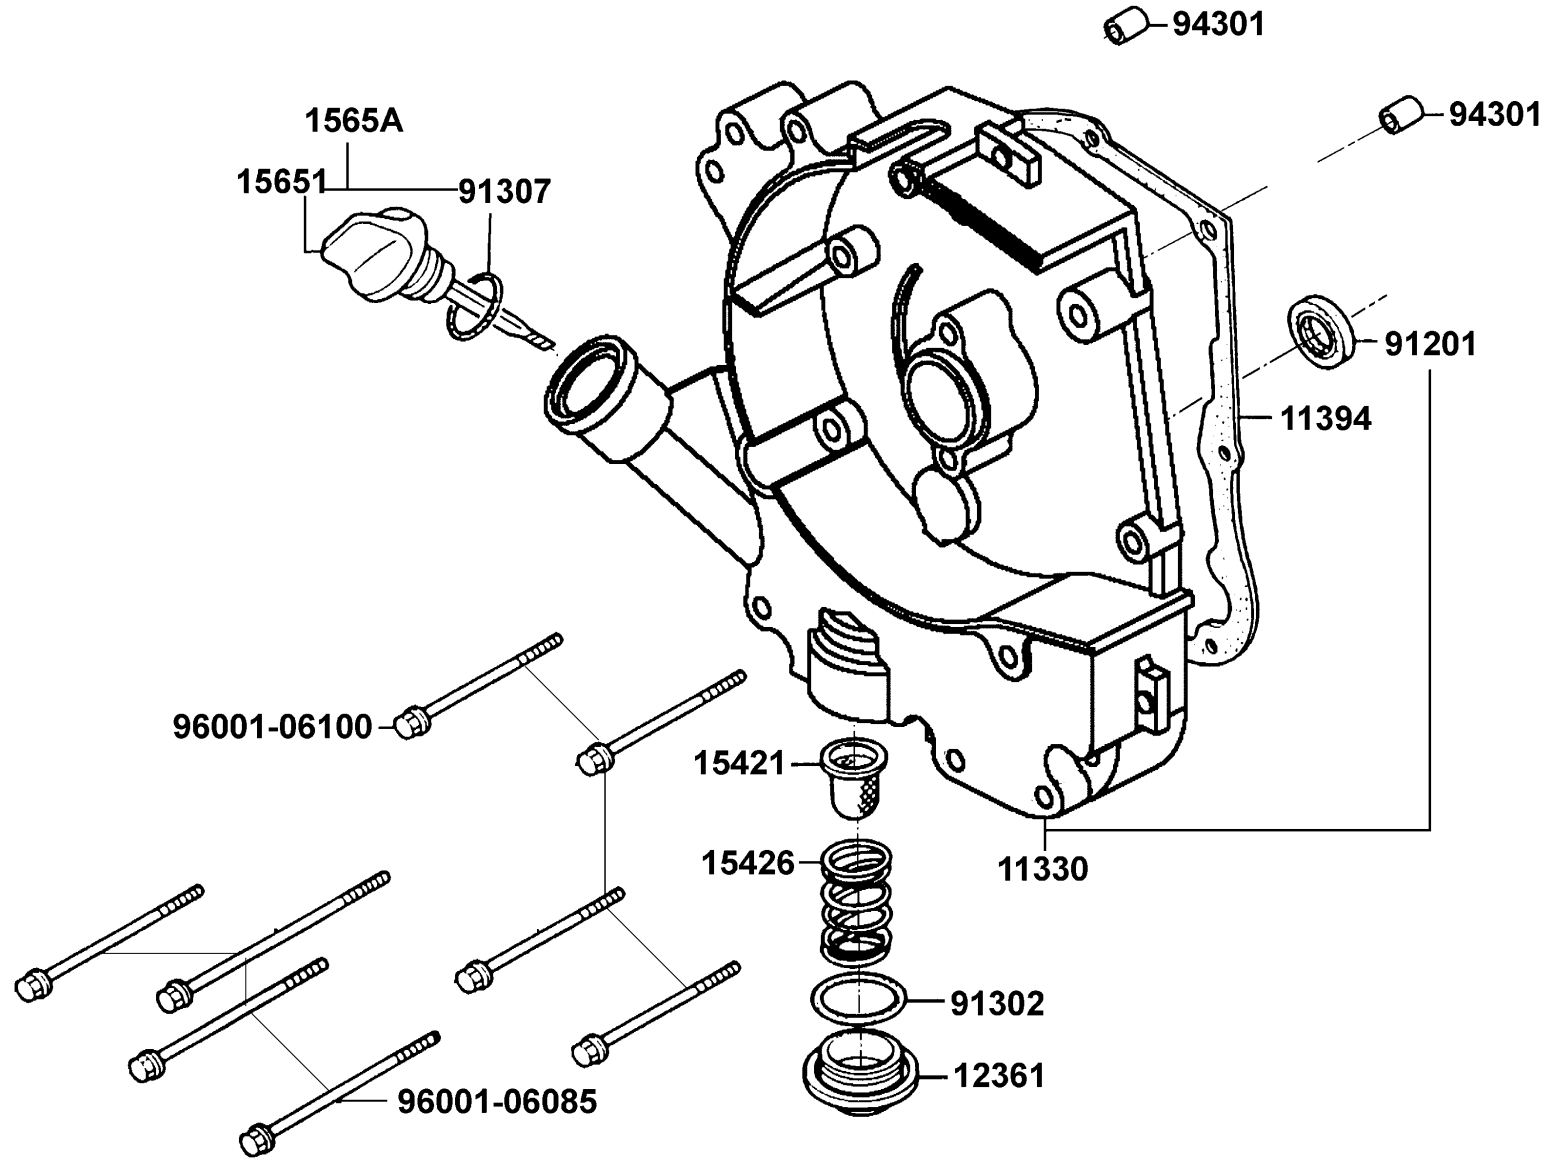

E03

Cylinder Piston Crankshaft

Sales mark	Ref no	Part no	Description	Reg description	Regd no	E03
	12100	12100-KGBG-A60	CYLINDER COMP	CYLINDER COMP	1	
	12191	12191-KGBG-C10	"GASKET,CYLINDER@A"	"GASKET,CYLINDER@A"	1	
	13000	13000-KGBG-900	CRANK SHAFT COMP		1	
	13011	13011-KGBG-9010	RING SET PISTON		1	
	13101	13101-KGBG-901			1	
	13111	13111-KGBG-900	PIN PISTON		1	
	13115	13115-0A01-001	PISTON PIN CLIP		2	
	14401	14401-KGBG-9000			1	
	14510	14510-KGBG-9000			1	
	14531	14531-GLRO-W10			1	
	14550	14550-LDC8-C10	ADJUSTER CAM CHAIN	ADJUSTER CAM CHAIN	1	
	14555	14555-KKJ9-C10	GASKETACAM CHAIN ADJUSTER	GASKETACAM CHAIN ADJUSTER	1	
	14610	14610-KGBG-9000			1	
	90701	90701-GFF6-001	PIN DOWEL SPECIAL 8*14		2	
	90741	90741-0E35-001	KEY WOODRUFF	KEY WOODRUFF	1	
	91301	91301-GLRO-W10			1	
	96001	96001-06018-08	BOLT FLANGE SH 6*18	BOLT FLANGE SH 6*18	2	

E04

Right Crankcase Cover

Sales mark	Ref no	Part no	Description	Reg description	Regd no	E04
	11330	11330-LBD6-E00	COVER R CRANK CASE	COVER COMP R CRANK CASE	1	
	11394	11394-KGBG-C10	GASKET R COVER@A	GASKET R COVER@A	1	
	12361	12361-GFY6-9010			1	
	15421	15421-1G07-W10			1	
	15426	15426-GAE1-921	SPG OIL FILTER SCREEN	SPG OIL FILTER SCREW	1	
	15651	15651-LDC8-C10	GAUGE OIL LEVEL	GAUGE OIL LEVEL	1	
	1565A	1565A-LDC8-C10	GAUGE OIL LEVEL ASSY	GAUGE OIL LEVEL ASSY	1	
	91201	91201-KGBG-9000-M1			1	
	91302	91302-0A01-0210			1	
	91307	91307-0E35-W10			1	
	94301	94301-08140	DOWEL PIN 8*14	PIN DOWEL 8*14	2	
	96001-06085	96001-06085-08	BOLT FLANGE SH 6*85	BOLT FLANGE SH 6*85 (C)	4	
	96001-06100	96001-06100-08	BOLT FLANGE SH 6*100		4	