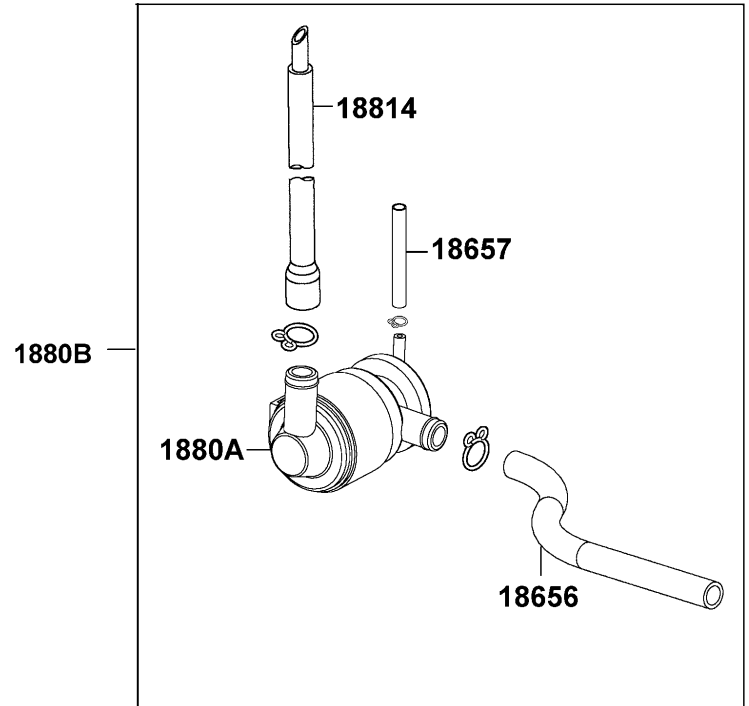

F20

Frame Body

Sales mark	Ref no	Part no	Description	Reg description	Regd no	F20
	95801	95801-10070-08	BOLT FLANGE 10*70		2	
	96001	96001-06035-08	BOLT FLANGE 6*35	BOLT FLANGE SH 6*35	2	

F21

Air Cleaner Two