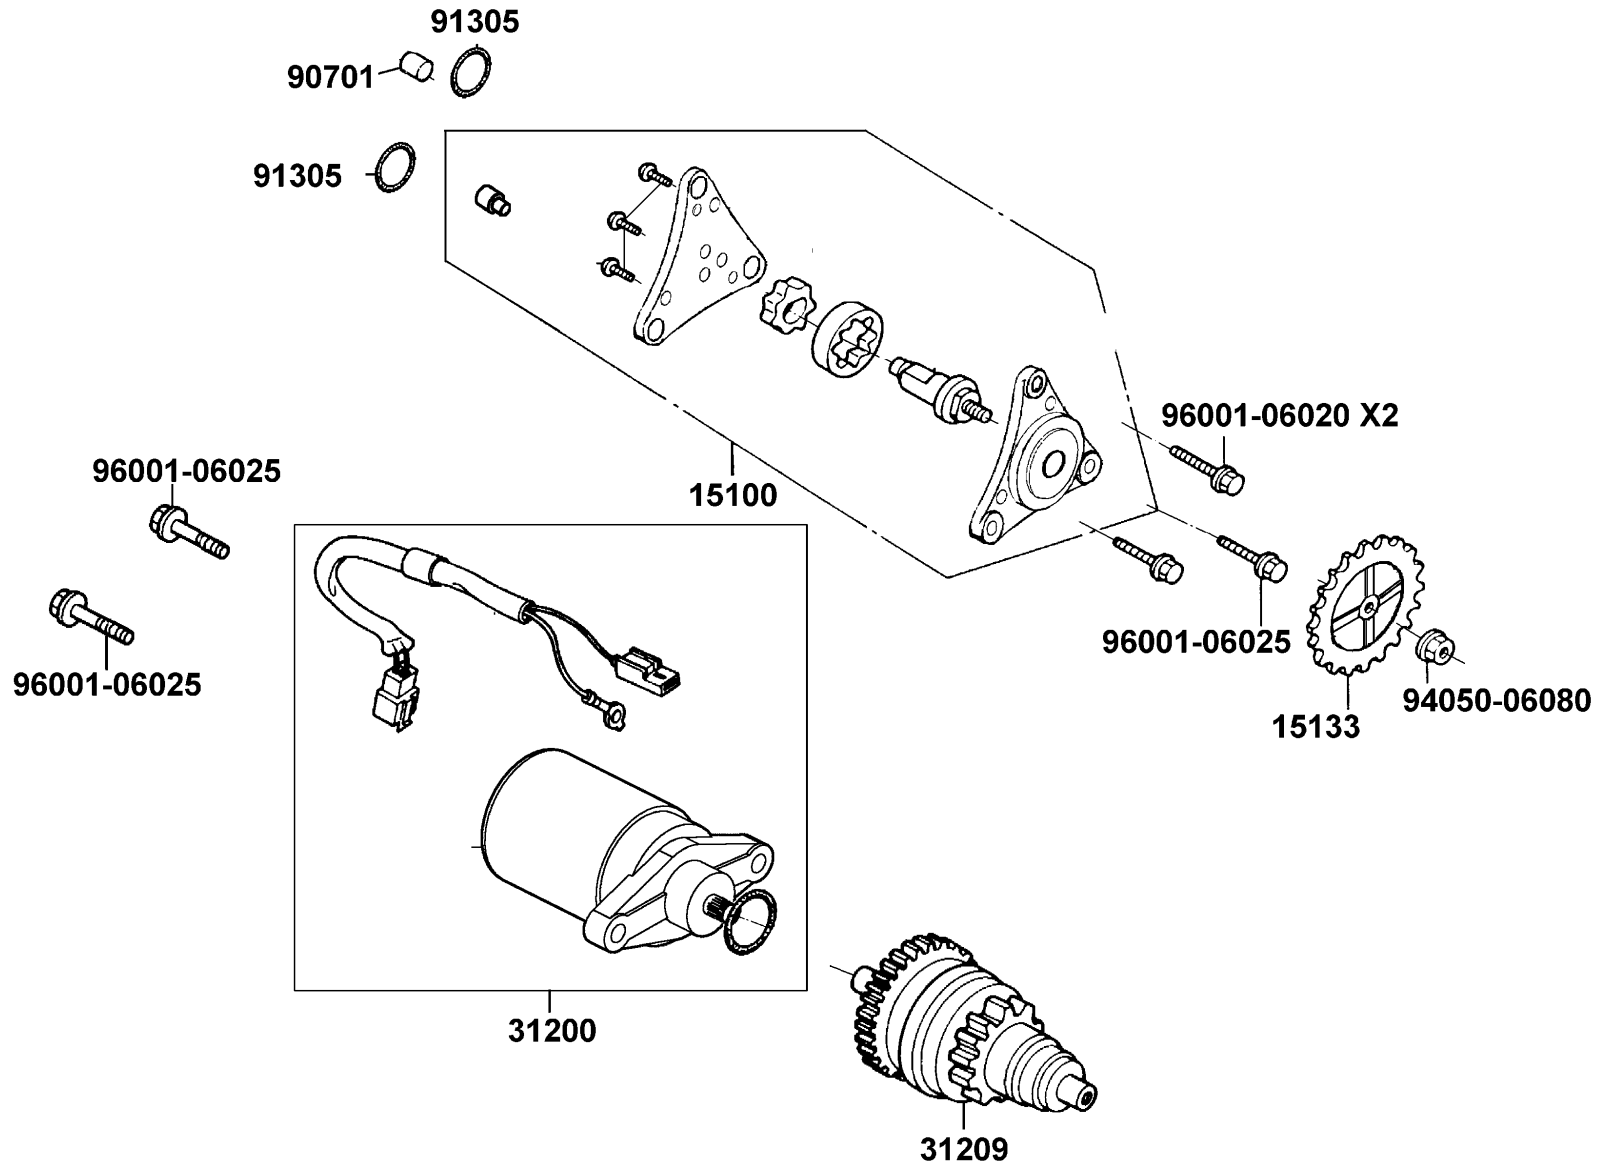

E06

Starting Motor Oil Pump