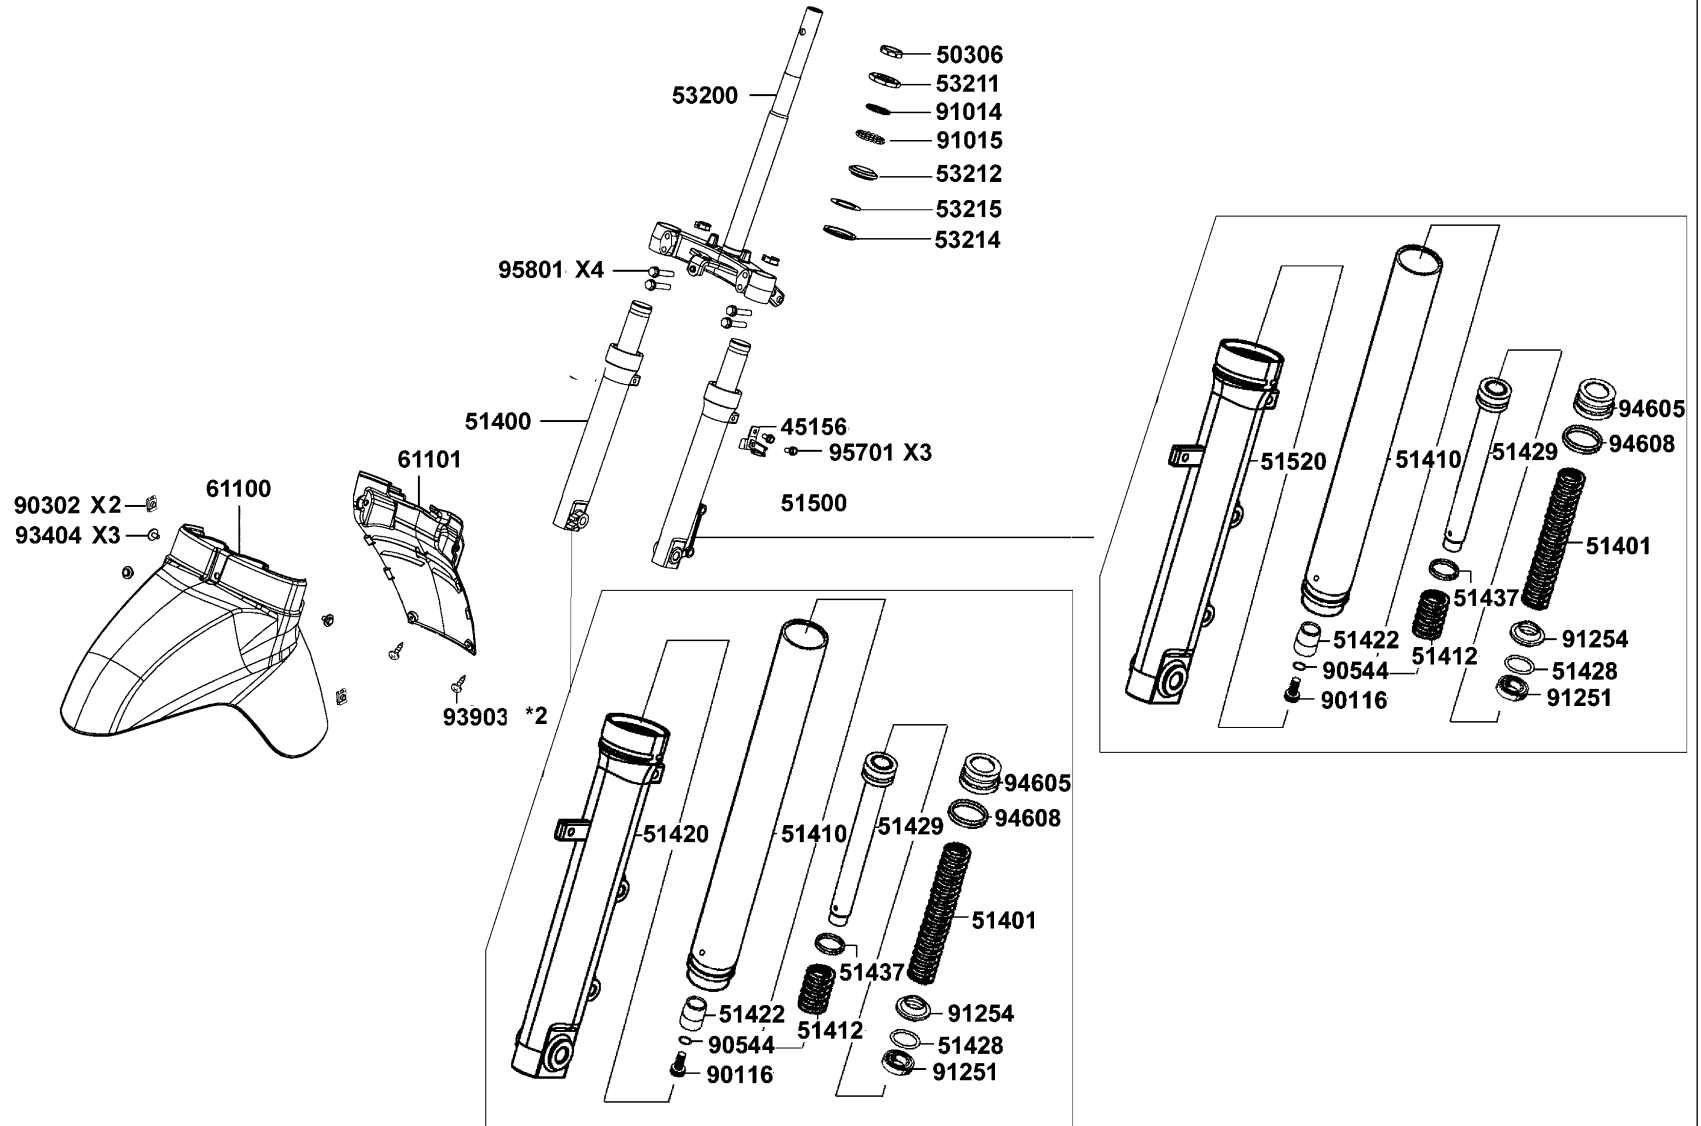

F06

Stem Steering Front Cushion