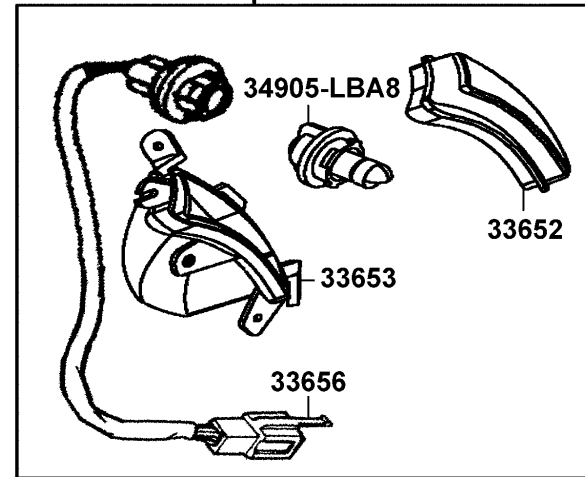

E05

Driven Pulley

Sales mark	Ref no	Part no	Description	Reg description	Regd no	E05
	91001	91001-GA7-7010-M1			1	
	91103	91103-GAR1-004	BRG NEEDLE 17*25*18 WS	BRG NEEDLE 17*25*18 WS	1	
	91211	91211-KEE1-900	OIL SEAL 34*39*3		2	
	91301	91301-KEE1-900	O-RING 36*1.5		1	
	91302	91302-KEE1-900	O-RING 39.8*2.2		1	
	94001	94001-12280-0S	NUT HEX 12MM	NUT HEX 12MM	1	
	94050	94050-10080	NUT FLANGE 10MM	NUT FLANGE 10MM	1	
	94520	94520-24000	CIR CLIP IN 24	CIR CLIP IN 24	1	

F17

Front Winker

33400
33450

93903-34380 X14

90305-GHK8

33650

90305-GHK8

Sales mark	Ref no	Part no	Description	Reg description	Regd no	F17
	33400	33400-LGR5-E10	WINKER ASSY R FR	WINKER ASSY R FR	1	
	33402	33402-LGR5-E10	"LENS,R,FR WINKER"	"LENS,R,FR WINKER"	1	
	33403	33403-LGR5-E10	"BASE,R,FR WINKER"	"BASE,R,FR WINKER"	1	
	33406	33406-LGR5-E10	SOCKET COMP.,R,FR WINKER	SOCKET COMP.,R,FR WINKER	1	
	33407	33407-LGR5-E10	"INNER LENS,L,WINKER"	"INNER LENS,L,WINKER"	1	
	33450	33450-LGR5-E10	WINKER ASSY L FR	WINKER ASSY L FR	1	
	33452	33452-LGR5-E10	"LENS,L,FR WINKER"	"LENS,L,FR WINKER"	1	
	33453	33453-LGR5-E10	BASE,L,FR WINKER	BASE,L,FR WINKER	1	
	33456	33456-LGR5-E10	"SOCKET COMP.,L,FR WINKER"	"SOCKET COMP.,L,FR WINKER"	1	
	33457	33457-LGR5-E10	"INNER LENS,L,WINKER"	"INNER LENS,L,WINKER"	1	
	33600	33600-LGR5-E10	WINKER SET R RR	WINKER SET R RR	1	
	33602	33602-LGR5-E10	LENS,R,RR WINKER	LENS,R,RR WINKER	1	
	33603	33603-LGR5-E10	"BASE,R,RR WINKER"	"BASE,R,RR WINKER"	1	
	33606	33606-LGR5-E10	"SOCKET COMP.,R,RR WINKER"	"SOCKET COMP.,R,RR WINKER"	1	
	33650	33650-LGR5-E10	WINKER SET L RR	WINKER SET L RR	1	
	33652	33652-LGR5-E10	"LENS,L,RR WINKER"	"LENS,L,RR WINKER"	1	
	33653	33653-LGR5-E10	BASE,L,RR WINKER	BASE,L,RR WINKER	1	
	33656	33656-LGR5-E10	"SOCKET COMP.,L,RR WINKER"	"SOCKET COMP.,L,RR WINKER"	1	
	34903	34903-LDC8-E10	BULB POSITION	BULB POSITION	2	
	34905-KPCP	34905-KPCP-900	BULB WINKER	BULB WINKER	2	