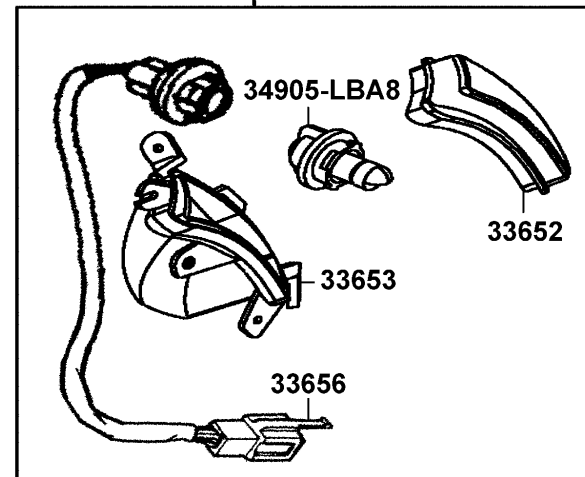

F17

Front Winker

33400
33450

93903-34380 X14

90305-GHK8

33650

90305-GHK8

Sales mark	Ref no	Part no	Description	Reg description	Regd no	F17
	34905-LBA8	34905-LBA8-E80	BULB WINKER	BULB WINKER	2	
	90305	90305-GHK8-001	NUT CLIP 6MM	NUT CLIP 6MM	2	
	93903	93903-34380	SCREW TAPPING 4*12		14	